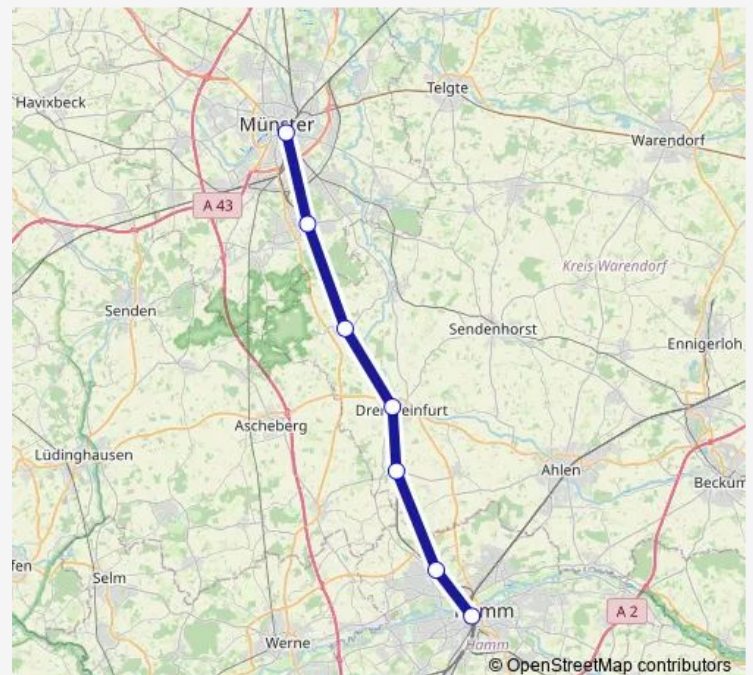

Rail RB89

[Go to website](#)

Direction

Münster(Westf) Hbf — Hamm(Westf)

7 stops

[Open route schedule](#)

Münster(Westf) Hbf

Münster-Hiltrup

Rinkerode

Drensteinfurt

Mersch(Westf)

Hamm-Bockum-Hövel

Hamm(Westf)

Route schedule

Münster(Westf) Hbf — Hamm(Westf)

Monday	04:30-00:15 ⁺¹
Tuesday	04:30-00:15 ⁺¹
Wednesday	04:30-00:15 ⁺¹
Thursday	04:30-00:15 ⁺¹
Friday	04:30-01:35 ⁺¹
Saturday	04:30-01:35 ⁺¹
Sunday	05:30-01:35 ⁺¹

Route info

Direction: Münster(Westf) Hbf

Stops: 7

Trip Duration: 1 hour 30 min

■ RB89

BusMaps

Direction

Hamm(Westf) — Münster(Westf) Hbf

7 stops

[Open route schedule](#)

Hamm(Westf)

Hamm-Bockum-Hövel

Mersch(Westf)

Drensteinfurt

Rinkerode

Münster-Hiltrup