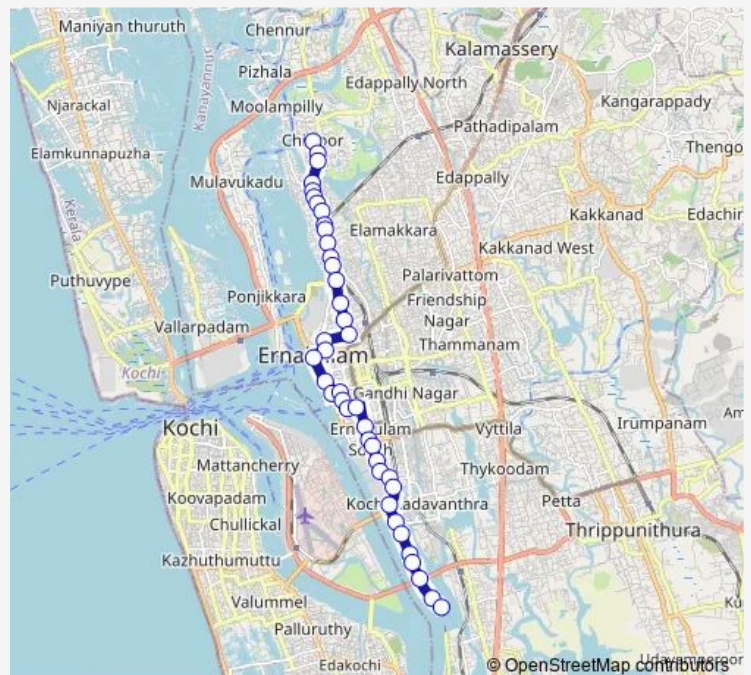

Thursday 06:00

Friday 06:00

Saturday 06:00

Sunday 06:00

Route info

Direction: Chittoor Temple

Stops: 41

Trip Duration: 0 hour 42 min

Friday 06:00

Saturday 06:00

Sunday 06:00

Route info

Direction: Thevara Ferry

Stops: 36

Trip Duration: 0 hour 41 min

School Padi