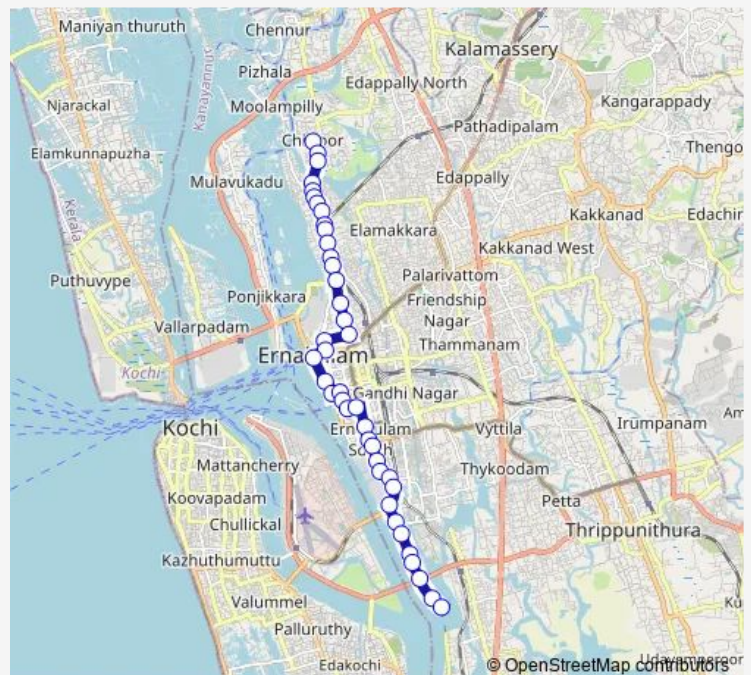

Thursday 06:00

Friday 06:00

Saturday 06:00

Sunday 06:00

Route info

Direction: Chittoor Temple

Stops: 41

Trip Duration: 0 hour 42 min

Friday 06:00

Saturday 06:00

Sunday 06:00

Route info

Direction: Thevara Ferry

Stops: 36

Trip Duration: 0 hour 41 min

School Padi