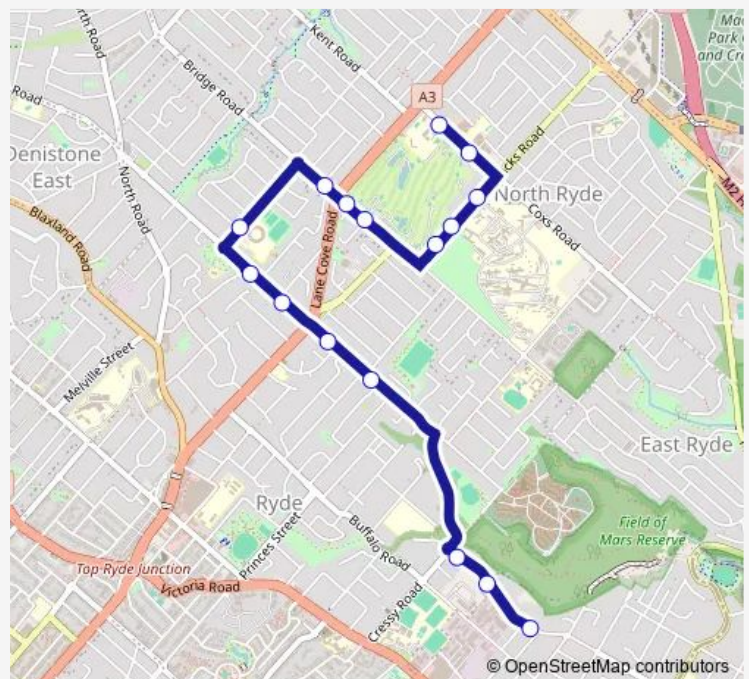

Route schedule

Higginbotham Rd At Lyndhurst St — North Ryde Primary School, Coxs Rd

Monday	08:32
Tuesday	08:32
Wednesday	08:32
Thursday	08:32
Friday	08:32
Saturday	—
Sunday	—

Route info

Direction: Higginbotham Rd At Lyndhurst St

Stops: 16

Trip Duration: 0 hour 18 min

Direction

Coxs Rd Opp North Ryde Primary School — Higginbotham Rd Opp Nelson St

29 stops

[Open route schedule](#)

Coxs Rd Opp North Ryde Primary School

Holy Spirit Primary School, Coxs Rd

Monday 15:20

Tuesday 15:20

Wednesday 15:20

Thursday 15:20

Friday 15:20

Saturday —

Sunday —

Route info

Direction: Coxs Rd Opp North Ryde Primary School

Stops: 29

Trip Duration: 0 hour 33 min

Quarry Rd Opp Jones St

Pidding Park, Pidding Rd

Higginbotham Rd After Cressy Rd

62 Higginbotham Rd

Higginbotham Rd Opp Nelson St