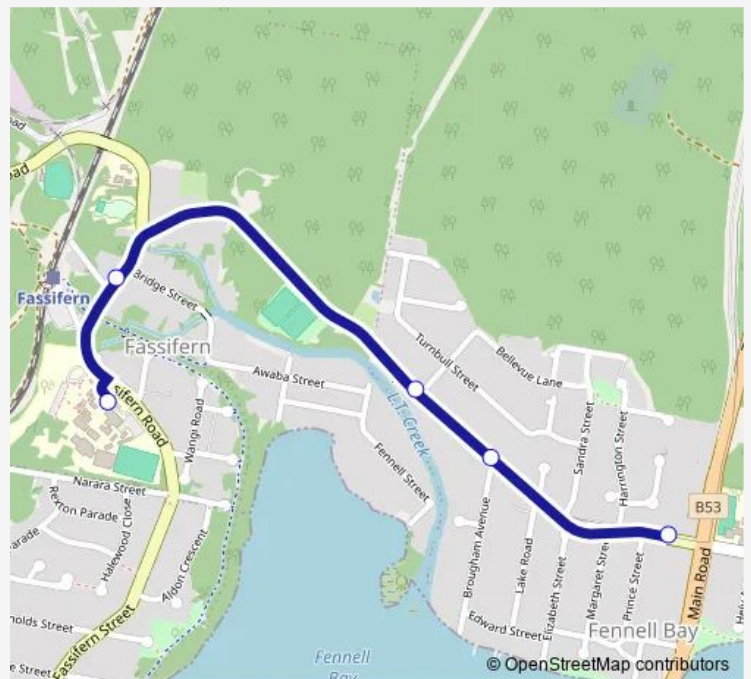

School Bus 6499 Charlton Christian College to Fennell Bay

[Go to website](#)

**Direction**

Charlton Christian College, Fassifern Rd — Macquarie Rd Before Main Rd

5 stops

[Open route schedule](#)

Charlton Christian College, Fassifern Rd

Fassifern Rd After Wallsend Rd

Macquarie Rd At Brighton St

Macquarie Rd Opp Brougham Av

Macquarie Rd Before Main Rd

Route schedule

Charlton Christian College, Fassifern Rd — Macquarie Rd Before Main Rd

Monday	15:02
Tuesday	15:02
Wednesday	15:02
Thursday	15:02
Friday	15:02
Saturday	—
Sunday	—

Route info

Direction: Charlton Christian College, Fassifern Rd

Stops: 5

Trip Duration: 0 hour 7 min

6499 — Charlton Christian College to Fennell Bay

6499 School Bus time schedules and route maps are available in an offline PDF at [busmaps.com](https://busmaps.com). Use the [busmaps.com](https://busmaps.com) website to see live bus times, train schedule or subway schedule, and step-by-step directions for all public transit in Newcastle