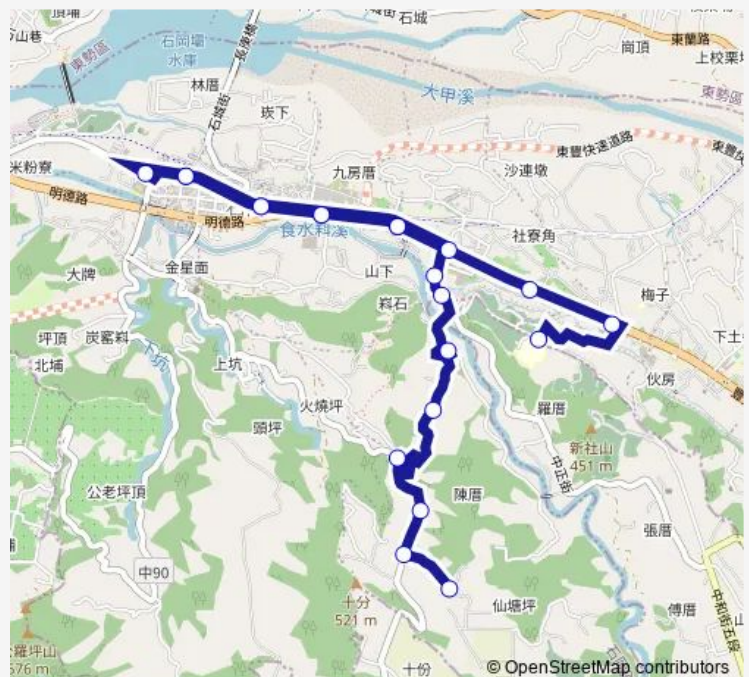

Saturday —

Sunday —

Route info

Direction: Tc_上龍興里

Stops: 21

Trip Duration: 0 hour 19 min

219延 — 219延_石岡國中_龍興里

Direction

Tc_石岡國中 — Tc_上龍興里

Monday	11:40-17:00
Tuesday	11:40-17:00
Wednesday	11:40-17:00
Thursday	11:40-17:00
Friday	11:40-17:00
Saturday	—
Sunday	—

Route info

Direction: Tc_石岡國中

Stops: 20

Trip Duration: 0 hour 23 min