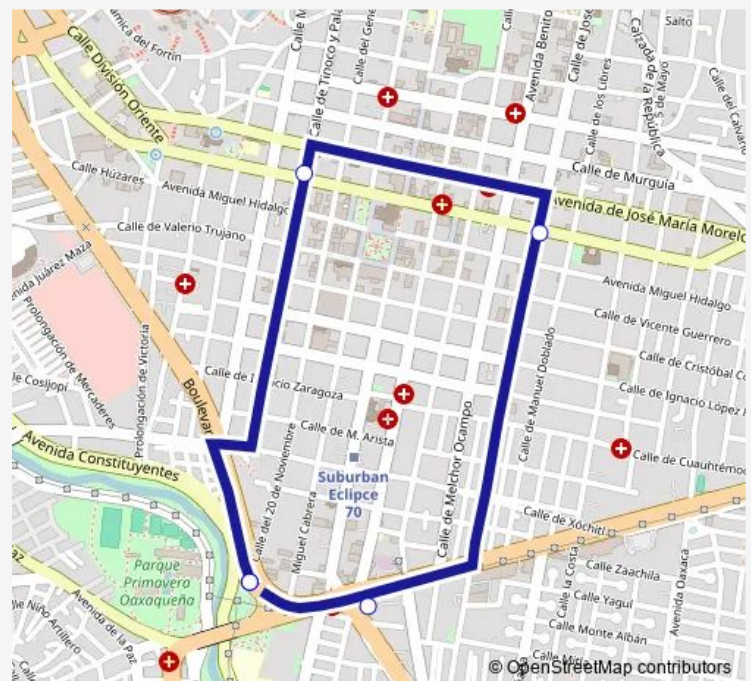

Bus G7 Ruta Parque del Amor-Centro

[Go to website](#)

Direction

Parque del Amor — Parque del Amor

5 stops

[Open route schedule](#)

Parque del Amor

Coppel Periférico

Xicoténcatl esq. Independencia

Tinoco esq. Independencia

Parque del Amor

Route schedule

Parque del Amor — Parque del Amor

Monday 11:00-21:00

Tuesday 11:00-21:00

Wednesday 11:00-21:00

Thursday 11:00-21:00

Friday 11:00-21:00

Saturday 11:00-21:00

Sunday 11:00-21:00

Route info

Direction: Parque del Amor

Stops: 5

Trip Duration: 1 hour 0 min

G7 — Ruta Parque del Amor-Centro

G7 Bus time schedules and route maps are available in an offline PDF at busmaps.com. Use the busmaps.com website to see live bus times, train schedule or subway schedule, and step-by-step directions for all public transit in Oaxaca