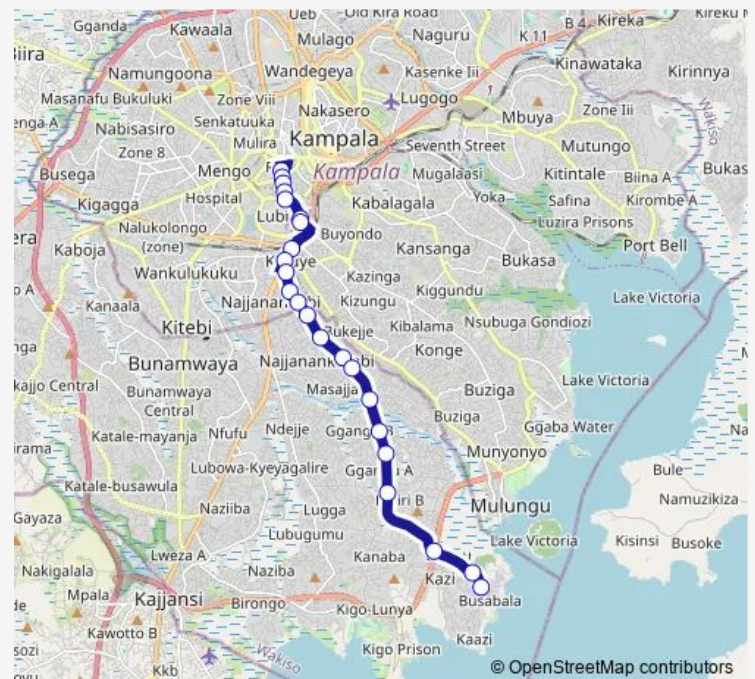

Thursday 06:30-19:00

Friday 06:30-19:00

Saturday 06:30-19:00

Sunday 06:30-19:00

Route info

Direction: Kobil (Kisenyi - Mwanga li Rd)

Stops: 23

Trip Duration: 1 hour 2 min

Ic084 — Kisenyi-One Love Beach Stage

Sema Shopping Center - Busabala Rd

One Love Beach Stage

Direction

One Love Beach Stage — Dahabismil Forex Bureau (Kisenyi)

29 stops

[Open route schedule](#)

One Love Beach Stage

Sema Shopping Center - Busabala Rd

Busabala Stage

Kibiri

Jordan Medical Centre

Gango

Bussabala Rd - River

Little Pony Primary School

St. Paul Church - Masajja Dental Clinic

Route info

Direction: One Love Beach Stage

Stops: 29

Trip Duration: 1 hour 38 min

Lubiri Ring Rd - Kayemba Rd Jct

Lucky Complex (Luriri Ring Rd)

Lubiri High School

Faith Primary School