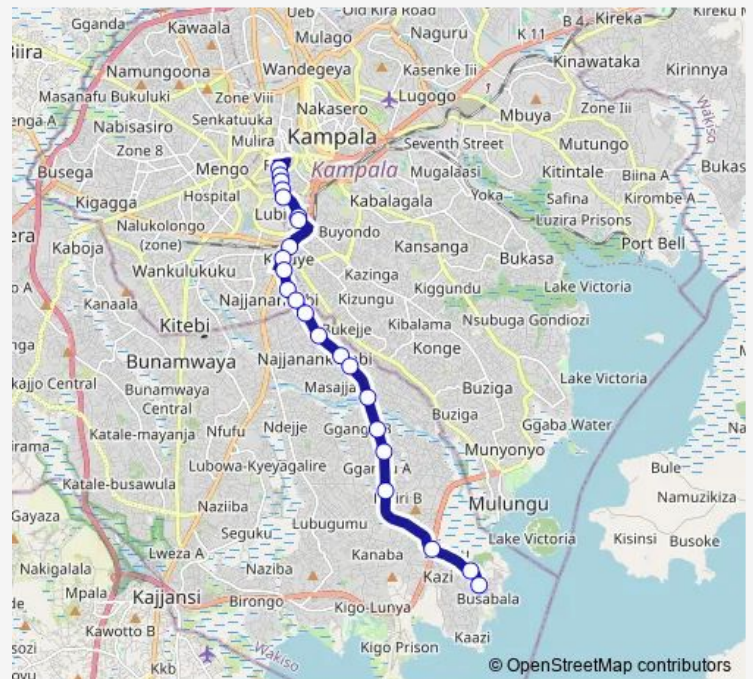

Thursday 06:30-19:00

Friday 06:30-19:00

Saturday 06:30-19:00

Sunday 06:30-19:00

Route info

Direction: Kobil (Kisenyi - Mwanga li Rd)

Stops: 23

Trip Duration: 0 hour 53 min

■ IC084 — Kisenyi-One Love Beach Stage

Sema Shopping Center - Busabala Rd

One Love Beach Stage

Direction

One Love Beach Stage — Dahabismil Forex Bureau (Kisenyi)

29 stops

[Open route schedule](#)

One Love Beach Stage

Sema Shopping Center - Busabala Rd

Busabala Stage

Kibiri

Jordan Medical Centre

Gango

Bussabala Rd - River

Little Pony Primary School

St. Paul Church - Masajja Dental Clinic

Route info

Direction: One Love Beach Stage

Stops: 29

Trip Duration: 1 hour 41 min

Lubiri Ring Rd - Kayemba Rd Jct

Lucky Complex (Luriri Ring Rd)

Lubiri High School

Faith Primary School