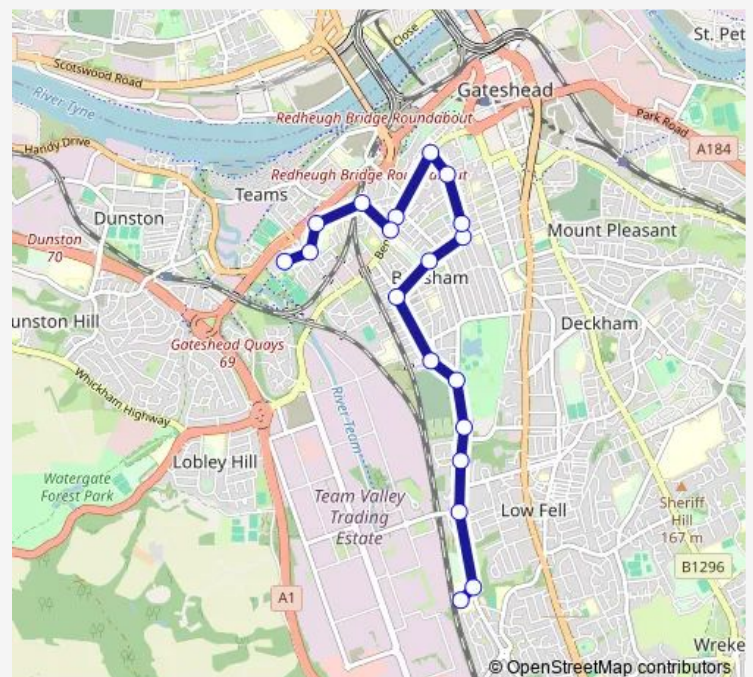

Bensham Road - Coatsworth Road

Bensham Court

Bensham Road-Brighton Road

Derwentwater Road-South Hill Road

Derwentwater Road-Teams Club

Victoria Road

Bolam Street-Turning Circle

### Route schedule

Grace College — Bolam Street-Turning Circle

Monday 14:40

Tuesday 14:40

Wednesday 14:40

Thursday 14:40

Friday 14:40

Saturday —

### Route info

Direction: Grace College

Stops: 19

Trip Duration: 0 hour 15 min

■ S866 — Derwentwater - Grace College

**Direction**

Grace College — Bolam Street-Turning Circle

19 stops