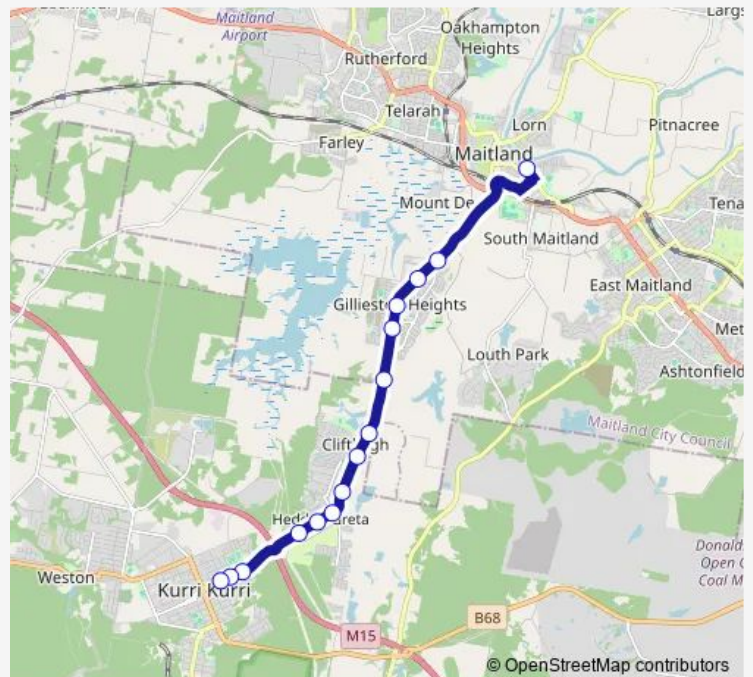

School Bus S866 All Saints College Maitland to Kurri Kurri

[Go to website](#)

Direction

St Peters Maitland, High St — Lang St At Stanford St

15 stops

[Open route schedule](#)

St Peters Maitland, High St

Cessnock Rd Opp Gilleston Rd

Cessnock Rd Before Saddlers Dr

Oakwood Village, Cessnock Rd

Cessnock Rd Opp Russell St

501 Cessnock Rd

20 Main Rd

76 Main Rd

106 Main Rd

Cessnock Rd At Heddon St

Main Rd At Young St

Main Rd After Earp St

Lang St At Heddon St

Lang St At Greta St

Lang St At Stanford St

Route schedule

St Peters Maitland, High St — Lang St At Stanford St

Monday 15:20

Tuesday 15:20

Wednesday 15:20

Thursday 15:20

Friday 15:20

Saturday —

Sunday —

Route info

Direction: St Peters Maitland, High St

Stops: 15

Trip Duration: 0 hour 25 min

S866 — All Saints College Maitland to Kurri Kurri