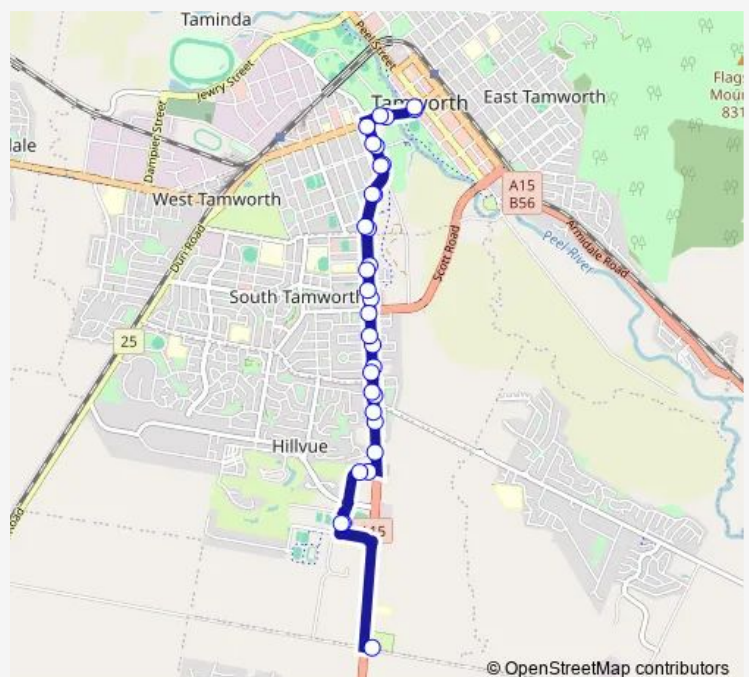

## Direction

Stand A Brisbane St — Brisbane St At Kable Av

32 stops

[Open route schedule](#)

- Stand A Brisbane St
- Bridge St Opp Carter St
- Ebsworth St At Gipps St
- Ebsworth St Before Locks Lane
- Goonoo Goonoo Rd After Locks Lane
- Goonoo Goonoo Rd Before Kent St
- Goonoo Goonoo Rd Opp Degance St
- Goonoo Goonoo Rd After Lydia St
- Goonoo Goonoo Rd At Terry St
- The Salvation Army, Goonoo Goonoo Rd
- Goonoo Goonoo Rd Before Calala Lane
- 380 Goonoo Goonoo Rd
- Longyard Hotel, The Ringers Rd
- The Ringers Rd Opp Trecc/Aelec
- Burgmanns Lane After Goonoo Goonoo Rd
- Aelec/Trecc, Ringers Rd
- The Ringers Rd Before Goonoo Goonoo Rd
- Goonoo Goonoo Rd At Craighends Lane
- Goonoo Goonoo Rd Before Calala Lane
- Goonoo Goonoo Rd Before Wilburtree St
- Goonoo Goonoo Rd At Bell St

## Route schedule

Stand A Brisbane St — Brisbane St At Kable Av

Monday	07:00-23:15
Tuesday	07:00-23:15
Wednesday	07:00-23:15
Thursday	07:00-23:15
Friday	07:00-01:00 <sup>+1</sup>
Saturday	07:00-01:00 <sup>+1</sup>
Sunday	07:00-23:15

## Route info

Direction: Stand A Brisbane St

Stops: 32

Trip Duration: 0 hour 34 min

CM5 — Tamworth Country Music Festival Route 5

Goonoo Goonoo Rd Opp Flynn St

Goonoo Goonoo Rd Before Vera St

Goonoo Goonoo Rd After Lydia St

Goonoo Goonoo Rd Before Degance St

Goonoo Goonoo Rd After Kent St

Goonoo Goonoo Rd Before Mathews St

Cadman Motor Inn, Ebsworth St

Ebsworth St After Gipps St

Ebsworth St At Bridge St

Bridge St At Carter St

Brisbane St At Kable Av