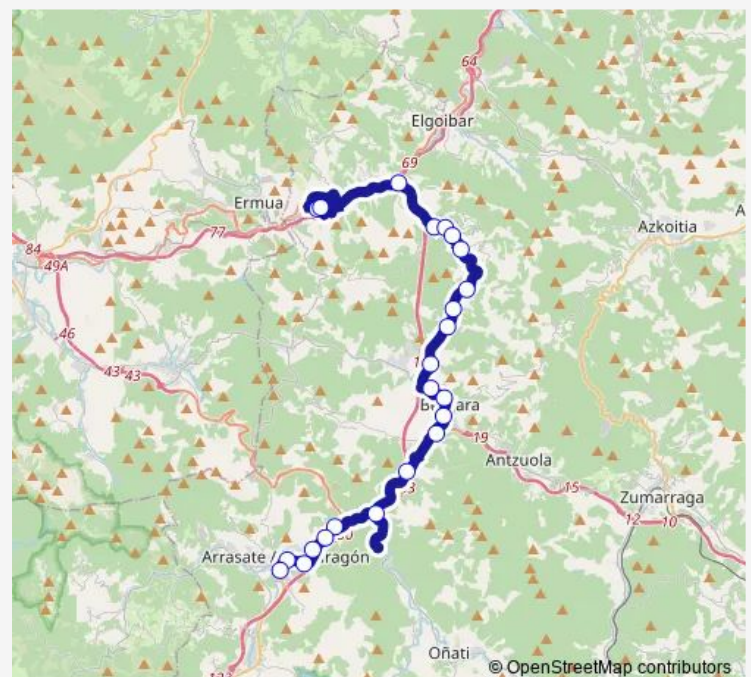

Thursday —

Friday 23:40

Saturday 00:45

Sunday —

Route info

Direction: San Andres

Stops: 25

Trip Duration: 0 hour 51 min

DG42G — Eibar>Soraluze>Bergara>Arrasate

Azitain

Urkizu

Errebal

Estacion

Direction

Estacion — San Andres

23 stops

Route schedule

Estacion — San Andres

Monday

—

Tuesday

—

Wednesday

—

Route info

Direction: Estacion

Stops: 23

Trip Duration: 0 hour 59 min

Direction

undefined — undefined

0 stops

[Open route schedule](#)**Route schedule**