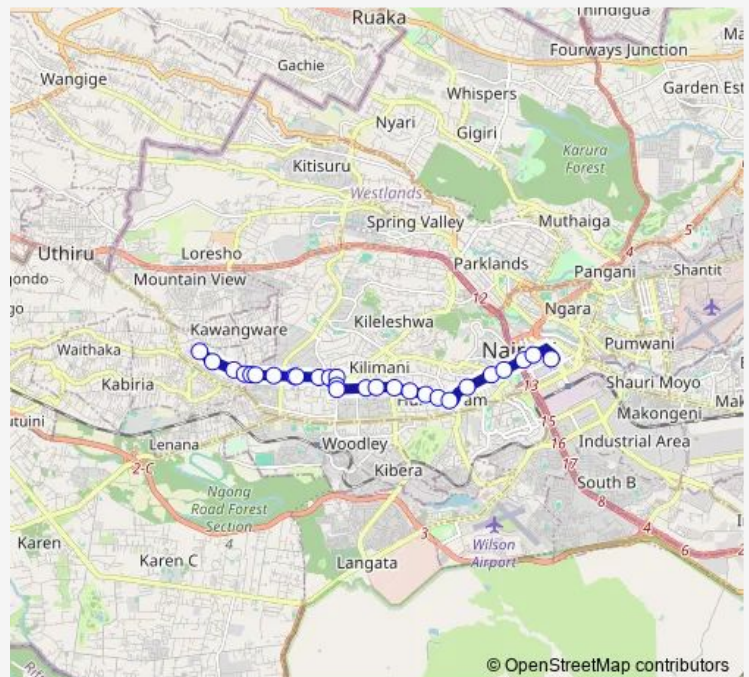

Four Points/Nairobi Women's Hospital

Hurlingham

Dod

Route schedule

Kawangware Mwisho — Kencom/Ambassadeur

Monday 06:00

Tuesday 06:00

Wednesday 06:00

Thursday 06:00

Friday 06:00

Saturday 06:00

Sunday 06:00

Route info

Direction: Kawangware Mwisho

Stops: 27

Trip Duration: 0 hour 31 min

27 stops

[Open route schedule](#)

Kencom/Ambassadeur

Gpo

Serena

Integrity Centre/Panafric

Valley Road Pentecostal

Nairobi Hospital

Thursday 06:00

Friday 06:00

Saturday 06:00

Sunday 06:00

Route info

Direction: Kencom/Ambassadeur

Stops: 27

Trip Duration: 0 hour 31 min