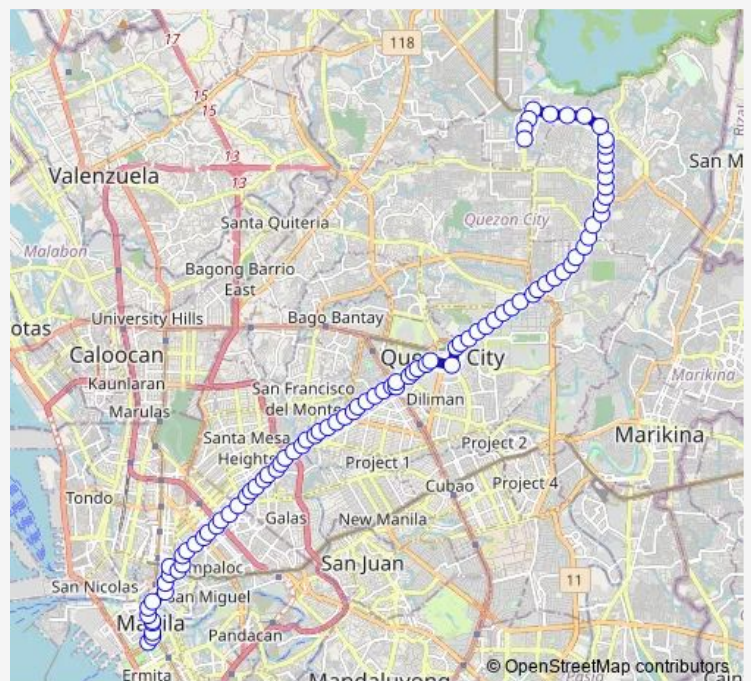

P. Noval / España Blvd Intersection, Manila

España Blvd / Osmeña Drive Intersection, Manila

España Blvd / Arsenio H. Lacson Ave Intersection, Manila

Ramon Magsaysay High School, Espana Boulevard, Manila

Route schedule

Padre Burgos St, Manila — Regalado / Dahlia Intersection, Quezon City

Monday 00:00

Tuesday 00:00

Wednesday 00:00

Thursday 00:00

Friday 00:00

Saturday 00:00

Sunday 00:00

Route info

Direction: Padre Burgos St, Manila

Stops: 89

Trip Duration: 1 hour 48 min

Fairview (WET Market) - TM Kalaw via Q Ave

Espana Boulevard / Ruperto. S. Crsitobal Streett Intersection, Manila

Espana Boulevard / Gen. E. Quintos Street Intersection, Manila