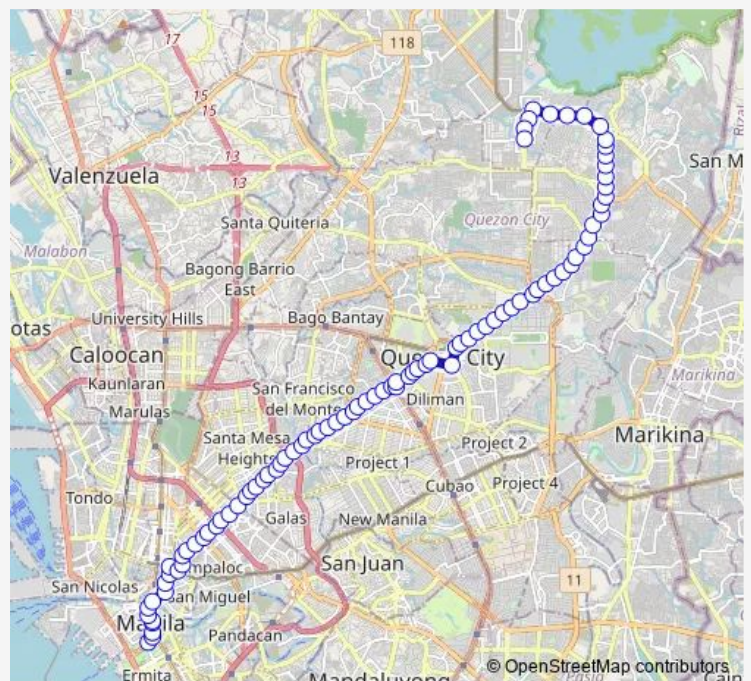

Quezon Blvd, Manila

Claro M. Recto Ave / Quezon Blvd Intersection, Manila

Claro M. Recto Ave / Nicanor Reyes Street Intersection, Manila

Nicanor Reyes Street, Manila

España Blvd / Nicanor Reyes St Intersection, Manila

P. Noval / España Blvd Intersection, Manila

España Blvd / Osmeña Drive Intersection, Manila

España Blvd / Arsenio H. Lacson Ave Intersection, Manila

Ramon Magsaysay High School, Espana Boulevard, Manila

Route schedule

Padre Burgos St, Manila — Regalado / Dahlia Intersection, Quezon City

Monday 00:00

Tuesday 00:00

Wednesday 00:00

Thursday 00:00

Friday 00:00

Saturday 00:00

Sunday 00:00

Route info

Direction: Padre Burgos St, Manila

Stops: 89

Trip Duration: 1 hour 48 min

Fairview (WET Market) - TM Kalaw via Q Ave

Espana Boulevard / Ruperto. S. Crsitobal Streett Intersection, Manila

Espana Boulevard / Gen. E. Quintos Street Intersection, Manila