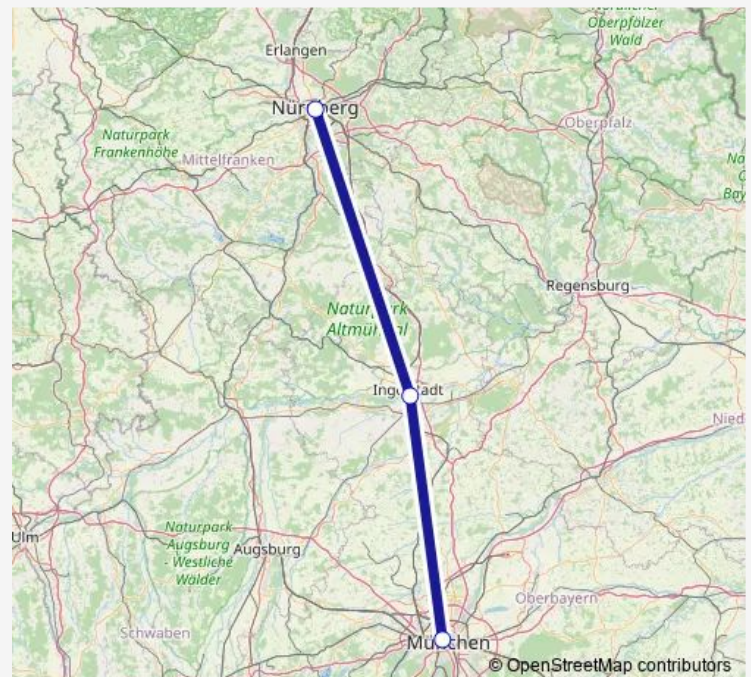

Rail ICE 1020

[Go to website](#)

Direction

München Hbf — Nürnberg Hbf

3 stops

[Open route schedule](#)

München Hbf

Ingolstadt Hbf

Nürnberg Hbf

Route schedule

München Hbf — Nürnberg Hbf

Monday	—
Tuesday	—
Wednesday	—
Thursday	—
Friday	23:00
Saturday	—
Sunday	—

Route info

Direction: München Hbf

Stops: 3

Trip Duration: 1 hour 7 min

■ ICE 1020

ICE 1020 Rail time schedules and route maps are available in an offline PDF at busmaps.com. Use the busmaps.com website to see live bus times, train schedule or subway schedule, and step-by-step directions for all public transit in Munich