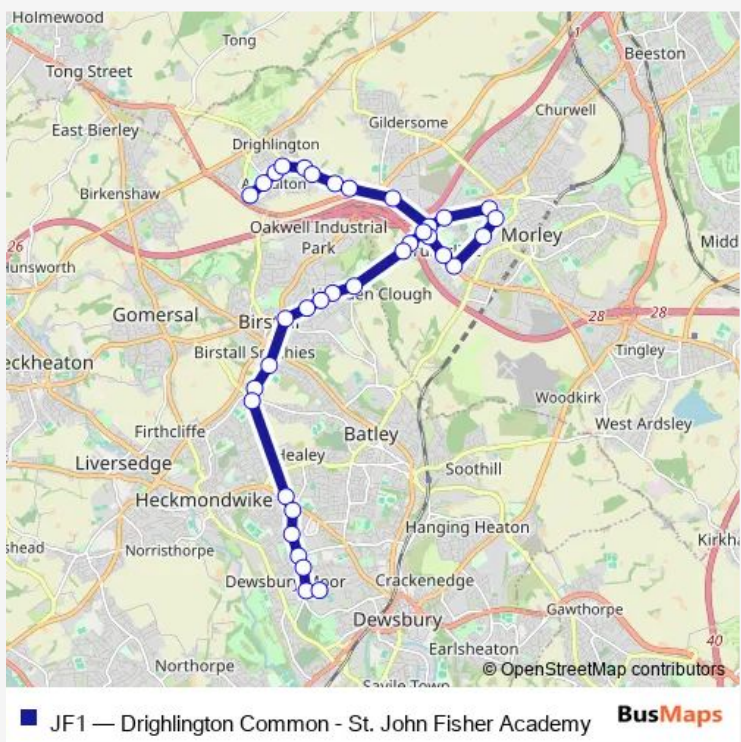

Bus JF1 Drighlington Common - St. John Fisher Academy

[Go to website](#)

Direction
 Drighlington Common — Westborough High School
 35 stops
[Open route schedule](#)

- Drighlington Common
- Moorside Road Moorside Mount
- Moorside Road Moorside Approach
- Moorside Road Kingsway
- Wakefield Rd Fairfax Avenue
- Wakefield Rd Oakwell Road
- Wakefield Rd Bradford Road
- Wakefield Rd By Pass
- Gildersome Cross Roads
- Bruntcliffe Crossroads
- Bruntcliffe Academy
- Bright Street
- Corporation Street
- Scatcherd Lane Cricket Ground
- Bruntcliffe Rd St Andrews Avenue
- Parkland Avenue
- Bruntcliffe Cross Roads
- Bruntcliffe Xroads
- M62 Motorway Bridge
- Hill Top Farm
- Nab Lane

Route schedule
 Drighlington Common — Westborough High School

Monday	08:00
Tuesday	08:00
Wednesday	08:00
Thursday	08:00
Friday	08:00
Saturday	—
Sunday	—

Route info
 Direction: Drighlington Common
 Stops: 35
 Trip Duration: 0 hour 50 min

37 stops

[Open route schedule](#)

Westborough High School

Staincliffe Rd Reservoir Street

Staincliffe Rd School Lane

Staincliffe Rd Knowles Hill Road

Squirrel Hall Reservoir

Dewsbury Gate Road Occupation Ln

Thursday 15:30

Friday 15:30

Saturday —

Sunday —

Route info

Direction: Westborough High School

Stops: 37

Trip Duration: 0 hour 40 min