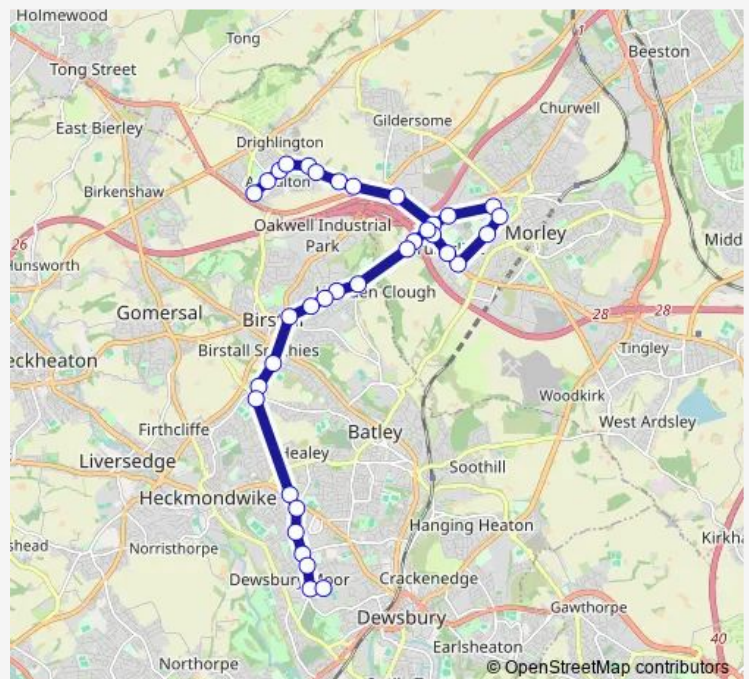

Bus JF1 Drighlington Common - St. John Fisher Academy

[Go to website](#)

Direction

Drighlington Common — Westborough High School

35 stops

[Open route schedule](#)

- Drighlington Common
- Moorside Road Moorside Mount
- Moorside Road Moorside Approach
- Moorside Road Kingsway
- Wakefield Rd Fairfax Avenue
- Wakefield Rd Oakwell Road
- Wakefield Rd Bradford Road
- Wakefield Rd By Pass
- Gildersome Cross Roads
- Bruntcliffe Crossroads
- Bruntcliffe Academy
- Bright Street
- Corporation Street
- Scatcherd Lane Cricket Ground
- Bruntcliffe Rd St Andrews Avenue
- Parkland Avenue
- Bruntcliffe Cross Roads
- Bruntcliffe Xroads
- M62 Motorway Bridge
- Hill Top Farm
- Nab Lane

Route schedule

Drighlington Common — Westborough High School

Monday	08:00
Tuesday	08:00
Wednesday	08:00
Thursday	08:00
Friday	08:00
Saturday	—
Sunday	—

Route info

Direction: Drighlington Common

Stops: 35

Trip Duration: 0 hour 50 min

Wednesday 15:30

Thursday 15:30

Friday 15:30

Saturday —

Sunday —

Route info

Direction: Westborough High School

Stops: 37

Trip Duration: 0 hour 40 min

Bruntcliffe Academy

Bruntcliffe Xroads

Gildersome Cross Roads

Wakefield Rd By Pass

Wakefield Rd Bradford Road

Wakefield Rd Oakwell Road

Wakefield Rd Fairfax Avenue