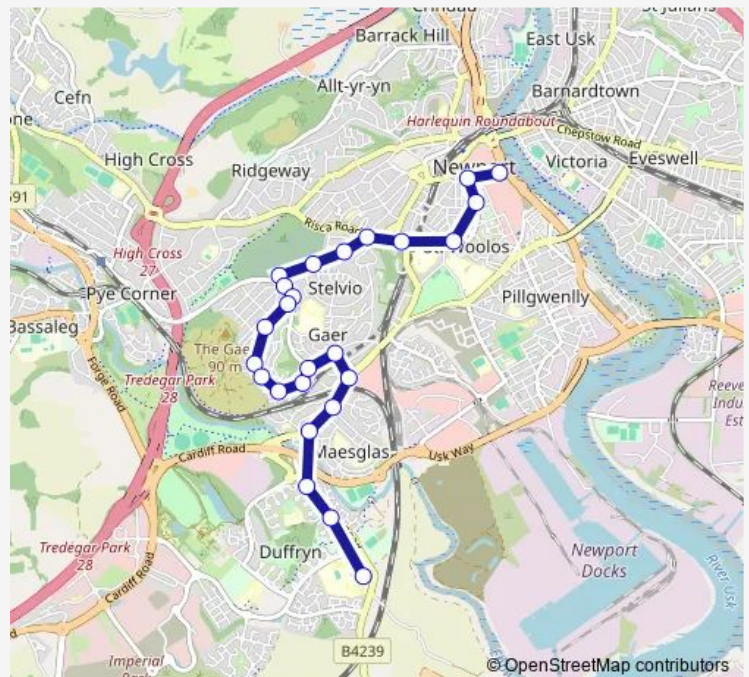

Bus JF1 Newport Bus Station - John Frost School

[Go to website](#)

Direction

Friars Walk 12 — The John Frost School

25 stops

[Open route schedule](#)

- Friars Walk 12
- North Street
- Havelock Street
- St Woolos Cathedral
- Stow Park Avenue
- The Handpost
- West Park Road
- St Woolo`s Cemetery
- Gaer Park Shops
- Highfield Road
- Clinic
- Stratford House
- Ben Johnson Way Steps
- Keats Close
- Dickens Drive
- Wells Close
- Morton Way
- Gear Baptist Church
- Masefield Vale
- Cardiff Road Post Office
- Maes-glas Shops

Route schedule

Friars Walk 12 — The John Frost School

Monday	07:49
Tuesday	07:49
Wednesday	07:49
Thursday	07:49
Friday	07:49
Saturday	—
Sunday	—

Route info

Direction: Friars Walk 12

Stops: 25

Trip Duration: 0 hour 36 min

JF1 — Newport Bus Station - John Frost School

BusMaps

Park Drive

Pine Grove

Chaffinch Way

The John Frost School

Direction

The John Frost School — Friars Walk 12

24 stops

[Open route schedule](#)

The John Frost School

Partridge Way

Partridge Way

Tredegar Park Main Gates

Park Drive

Heron Foods