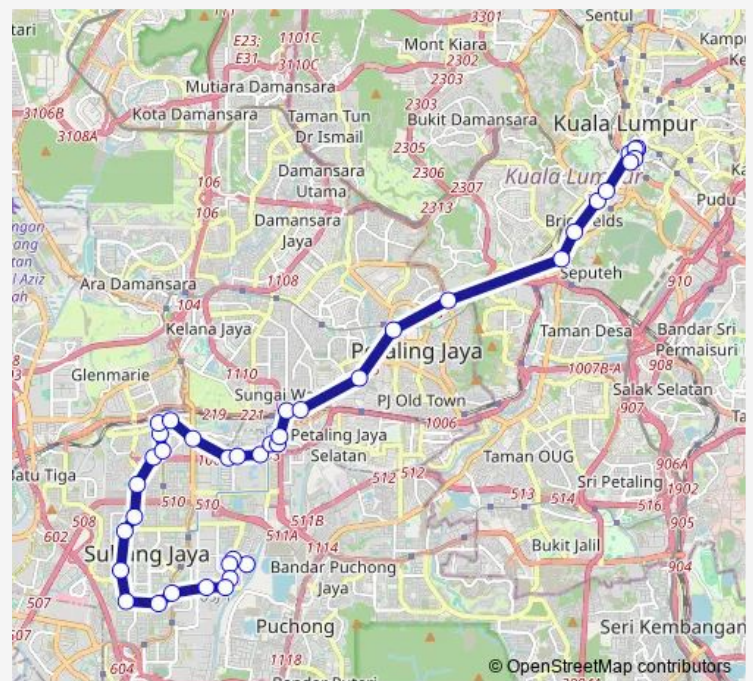

### Route schedule

Subang Mewah USJ 1, Jalan Subang 3 — HAB Pasar Seni, Platform C

Monday	06:00
Tuesday	06:00
Wednesday	06:00
Thursday	06:00
Friday	06:00
Saturday	06:00
Sunday	06:00

### Route info

Direction: Subang Mewah USJ 1, Jalan Subang 3

Stops: 40

Trip Duration: 17 hour 0 min

U67 — USJ 8 / Taipan

Masjid Bandar Sunway, Lebuhraya Npe

Shell Sunway Mentari, Jalan PJS 8/8

Mentari Land, Jalan PJS 8/8