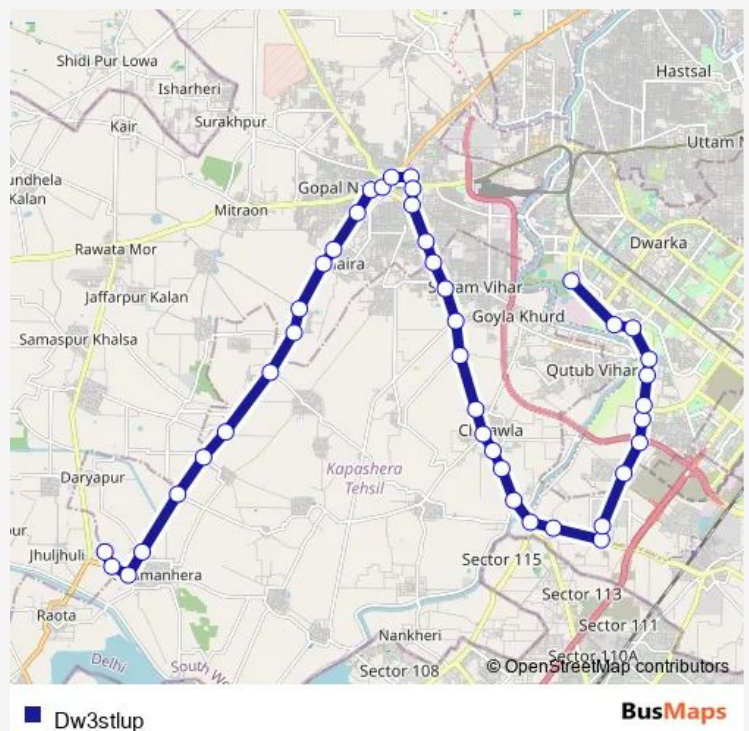

### Route schedule

Ghuman Hera Cluster Depot 1 — Dwarka Sec 16C/GGS IP University

Monday 04:30-17:14

Tuesday 04:30-17:14

Wednesday 04:30-17:14

Thursday 04:30-17:14

Friday 04:30-17:14

Saturday 04:30-17:14

### Route info

Direction: Ghuman Hera Cluster Depot 1

Stops: 42

Trip Duration: 1 hour 57 min

Goela Dairy Crossing

Jhatikara Crossing

Rewla Taj Pur More

Chhawla School