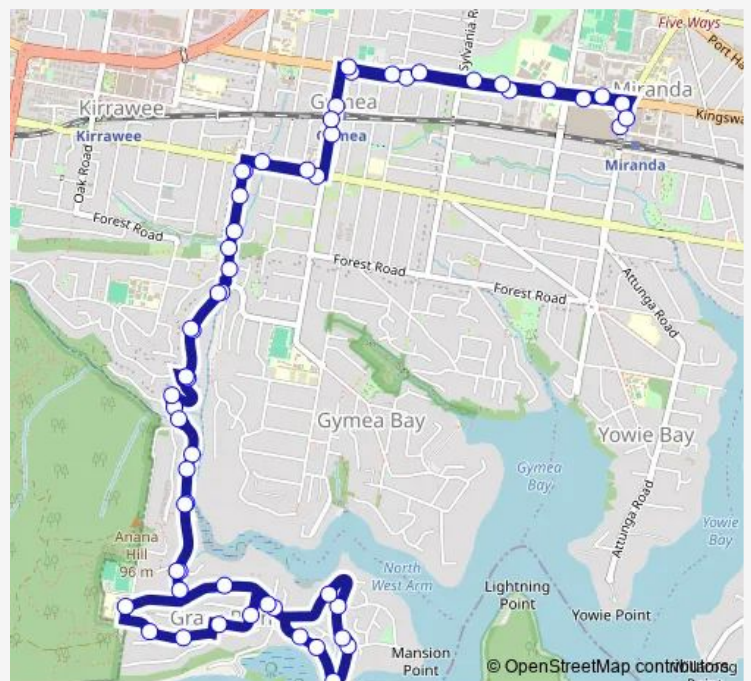

Kingsway At Kiora Rd

Westfield Miranda, Kingsway

Kingsway After University Rd

Kingsway At Manchester Rd

Kingsway Before Gymea Bay Rd

Gymea Station, Gymea Bay Rd

Gymea Bay Rd At South St

President Av At Gymea Bay Rd

North West Arm Rd After President Av

20 North West Arm Rd

North West Arm Rd Before Rulwalla Pl

North West Arm Rd Before Avenel Rd

North West Arm Rd After Avenel Rd

80 North West Arm Rd

North West Arm Rd Opp Serpentine Rd

North West Arm Rd Opp Hovea Pl

172 North West Arm Rd

202 North West Arm Rd

North West Arm Rd At Kyogle Pl

North West Arm Rd Before Grays Point

Route schedule

Miranda Interchange, Kiora Rd, Stand 6 — Sutherland Station, Flora St, Stand F

Monday	14:32
Tuesday	14:32
Wednesday	14:32
Thursday	14:32
Friday	14:32
Saturday	—
Sunday	—

Route info

Direction: Miranda Interchange, Kiora Rd, Stand 6

Stops: 54

Trip Duration: 0 hour 38 min

975 — Miranda to Grays Point (Loop Service)