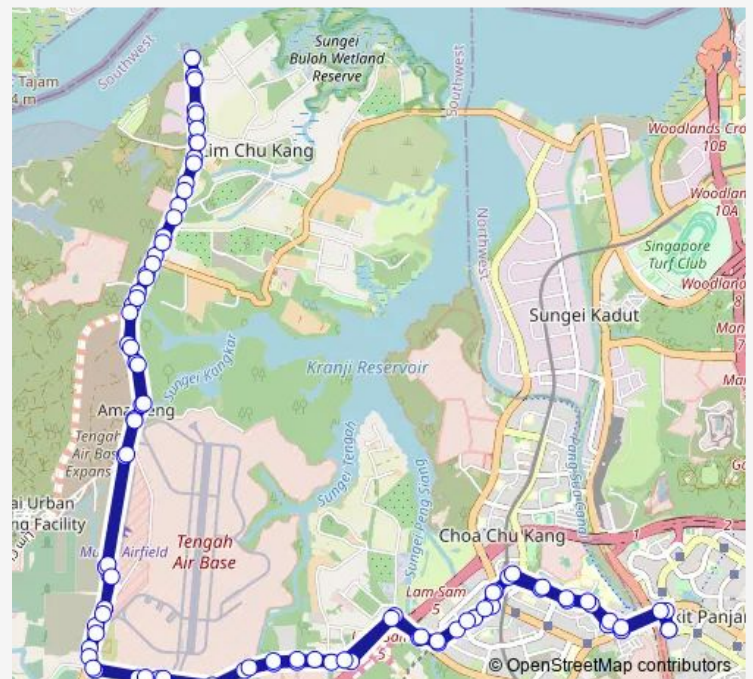

Keat Hong Camp

Opp Tengah Air Base

B25 Old Choa Chu Kang Rd

Route schedule

BT Panjang Int — BT Panjang Int

Monday	05:45
Tuesday	05:45
Wednesday	05:45
Thursday	05:45
Friday	05:45
Saturday	05:45
Sunday	06:00

Route info

Direction: BT Panjang Int

Stops: 92

Trip Duration: 2 hour 26 min

975

Aft Jln Berseri

Teen Challenge

Bef Lim Chu Kang Rd