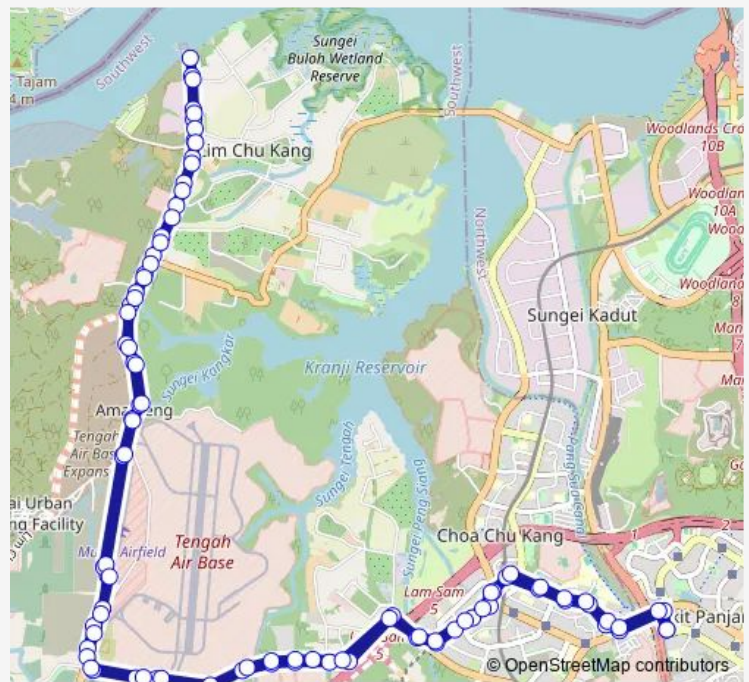

Keat Hong Camp

Opp Tengah Air Base

B25 Old Choa Chu Kang Rd

Route schedule

BT Panjang Int — BT Panjang Int

Monday	05:45
Tuesday	05:45
Wednesday	05:45
Thursday	05:45
Friday	05:45
Saturday	05:45
Sunday	06:00

Route info

Direction: BT Panjang Int

Stops: 92

Trip Duration: 2 hour 26 min

975

BusMaps

Aft Jln Berseri

Teen Challenge