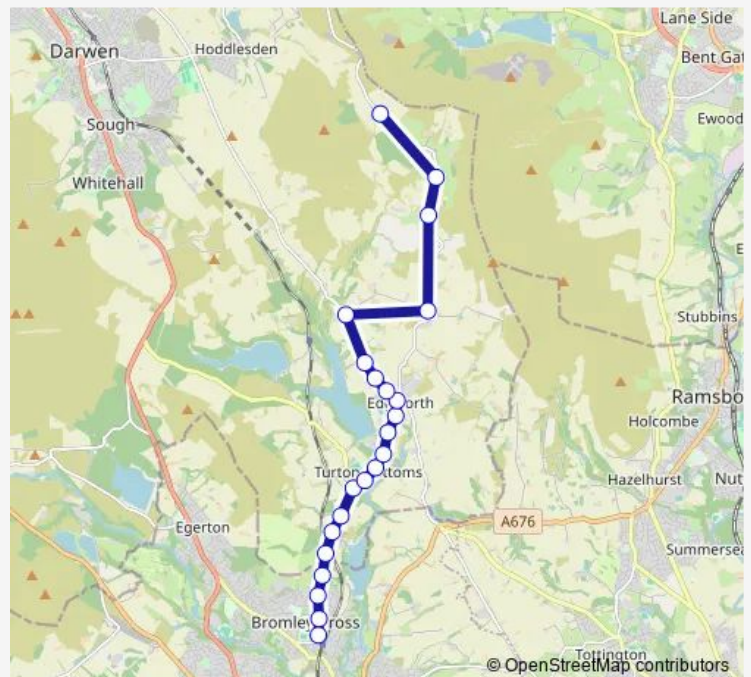

### Direction

Turton High School — The Grange

22 stops

[Open route schedule](#)

- Turton High School
- Junior School
- Windy Harbour Lane
- Jumbles Country Park
- King William
- Horrobin Lane
- Turton Tower
- High Street
- Jumbles Nursery
- Wellington Mews
- Sandy Bank Rd
- Harbour Lane
- The Barlow
- Broadhead Road
- Crown Gardens
- Isherwood Fold
- St James Church
- Moorside Road
- Broadhead Road
- Toby Inn
- Higher Giles Farm

### Route schedule

Turton High School — The Grange

Monday	15:10
Tuesday	15:10
Wednesday	15:10
Thursday	15:10
Friday	15:10
Saturday	—
Sunday	—

### Route info

Direction: Turton High School

Stops: 22

Trip Duration: 0 hour 21 min

■ 975 — Turton High School - Broadhead Road

**Direction**

The Grange — Turton High School

22 stops

[Open route schedule](#)

The Grange

Higher Giles Farm

Toby Inn

Crowthorn School

Moorside Road

Hob Lane

Wayside