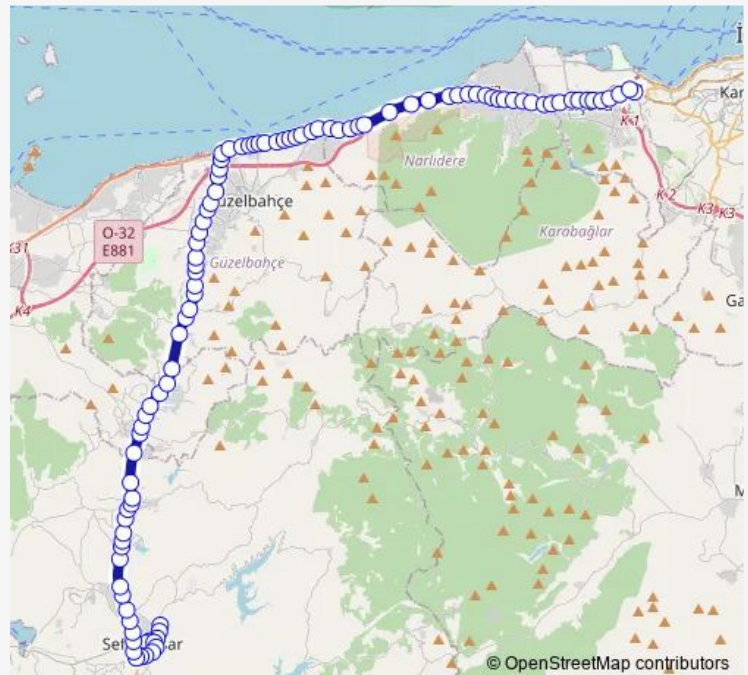

Bus 975 Seferihisar - F.Altay Aktarma

[Go to website](#)

Direction

Fahrettin Altay Aktarma Merkezi — Seferihisar Son Durak

90 stops

[Open route schedule](#)

Fahrettin Altay Aktarma Merkezi

Balçova Kahveler

Molla Kuyusu

İş Bankası Evleri

Çağdaş İstasyon

Hoca

Dört Yol

Dokuz Eylül

Kantar

Güzel Sanatlar Fakültesi

Balcı

Narlıdere İtfaiye

Narlıdere Cami

Uludağ

Köprübaşı

Siteler

Şehitlik

Narlıdere Belediye

Narlıdere Kaymakamlık

İstihkam Okulu

Pertev Bey

Route schedule

Fahrettin Altay Aktarma Merkezi — Seferihisar Son Durak

Monday 00:00-23:45

Tuesday 00:00-23:45

Wednesday 00:00-23:45

Thursday 00:00-23:45

Friday 00:00-23:45

Saturday 00:00-23:40

Sunday 00:00-23:45

Route info

Direction: Fahrettin Altay Aktarma Merkezi

Stops: 90

Trip Duration: 1 hour 36 min

975 — Seferihisar - F.Altay Aktarma

BusMaps