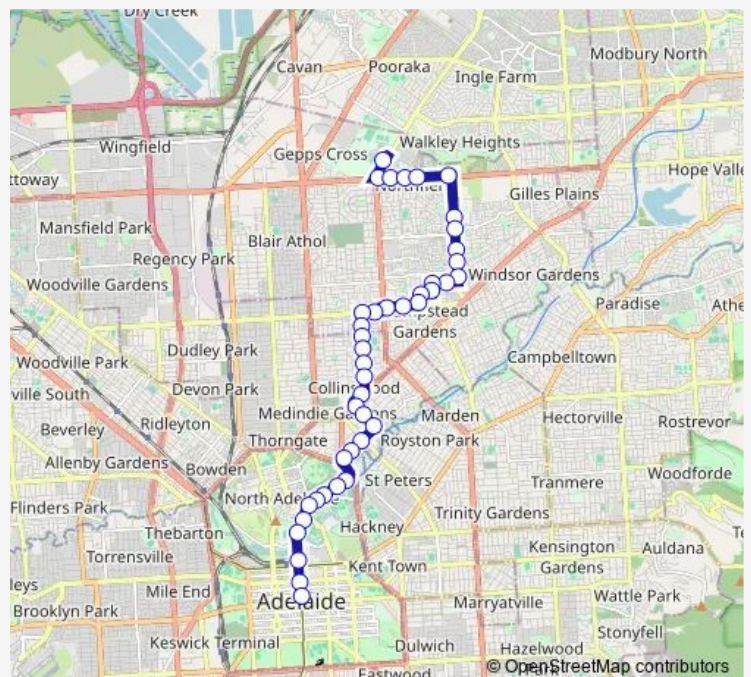

Stop 20A Muller Rd - North side

Stop 20B Muller Rd - North side

Stop 21 Muller Rd - North side

Stop 22 Rellum Rd - North side

Stop 22A Birdwood Rd - West side

Stop 23 Princes Rd - North side

Stop 23A Princes Rd - North side

Stop 24 Fosters Rd - West side

Stop 25 Fosters Rd - West side

Stop 25A Fosters Rd - West side

Stop 27A Fosters Rd - West side

Stop 27B Fosters Rd - West side

Stop 32 Grand Junction Rd - South side

Stop 31 Grand Junction Rd - South side

Stop 30 Grand Junction Rd - South side

Zone A Roma Mitchell Secondary College

Route schedule

Stop 19 Regency Rd / Moresby Ave - North side — Zone A Roma Mitchell Secondary College

Monday	08:11
Tuesday	08:11
Wednesday	08:11
Thursday	08:11
Friday	08:11
Saturday	—
Sunday	—

Route info

Direction: Stop 19 Regency Rd / Moresby Ave - North side

Stops: 17

Trip Duration: 0 hour 23 min

975 — Roma Mitchell Secondary College to City

Direction

Zone B Roma Mitchell Secondary College — Stop F1 King William St - North East side