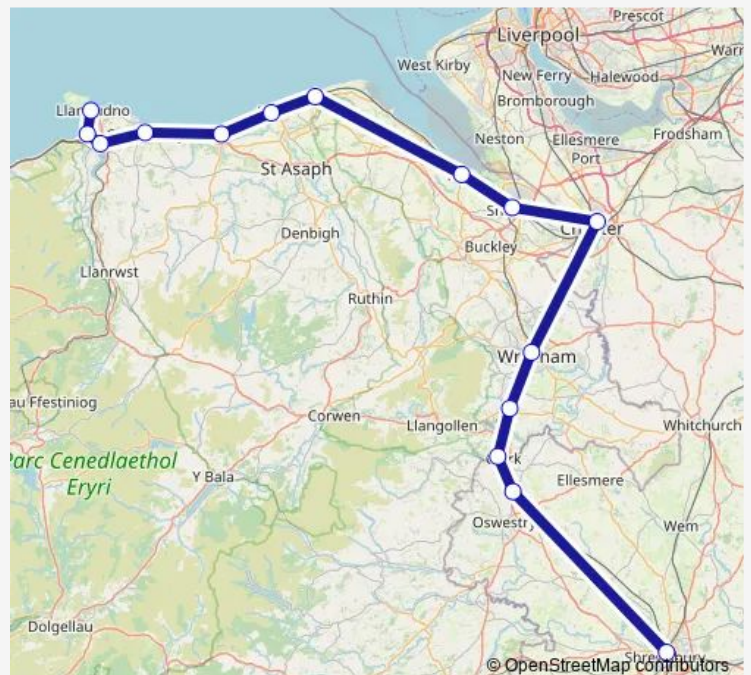

Rail Aw:Shr->Lld AW train service from SHR to Lld

[Go to website](#)

Direction

Shrewsbury — Llandudno

15 stops

[Open route schedule](#)

Shrewsbury

Gobowen

Tuesday 07:32

Wednesday 07:32

Thursday 07:32

Friday 07:32

Saturday —

Sunday —

Route info

Direction: Shrewsbury

Stops: 15

Trip Duration: 2 hour 3 min

■ Aw:Shr->Lld — AW train service from SHR to Lld

Aw:Shr->Lld Rail time schedules and route maps are available in an offline PDF at busmaps.com. Use the busmaps.com website to see live bus times, train schedule or subway schedule, and step-by-step directions for all public transit in Conwy