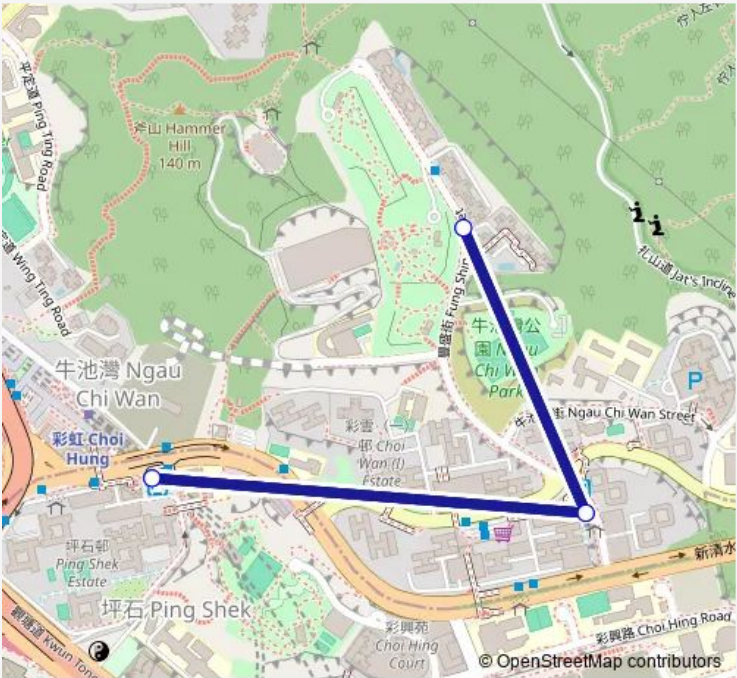

Bus 16B Scenic View - Ping Shek Public Transport Interchange 1/F (Supplementary Service Route)

[Go to website](#)

Direction
 PING SHEK PUBLIC TRANSPORT INTERCHANGE 1/F
 — FUNG SHING STREET, SCENIC VIEW|FUNG SHING STREET, OUTSIDE BLOCK 1, SCENIC VIEW

3 stops

[Open route schedule](#)

PING SHEK PUBLIC TRANSPORT INTERCHANGE 1/F

FUNG SHING STREET, NEAR KOON YAT HOUSE, CHOI WAN (I) ESTATE|FUNG SHING STREET, OUTSIDE KOON YAT HOUSE

FUNG SHING STREET, SCENIC VIEW|FUNG SHING STREET, OUTSIDE BLOCK 1, SCENIC VIEW

Route schedule
 PING SHEK PUBLIC TRANSPORT INTERCHANGE 1/F
 — FUNG SHING STREET, SCENIC VIEW|FUNG SHING STREET, OUTSIDE BLOCK 1, SCENIC VIEW

| | |
|-----------|-------------|
| Monday | 06:00-21:00 |
| Tuesday | 06:00-21:00 |
| Wednesday | 06:00-21:00 |
| Thursday | 06:00-21:00 |
| Friday | 06:00-21:00 |
| Saturday | 06:00-21:00 |
| Sunday | 06:00-21:00 |

Route info

Direction: PING SHEK PUBLIC TRANSPORT INTERCHANGE 1/F

Stops: 3

Trip Duration: 0 hour 6 min

Direction

FUNG SHING STREET, SCENIC VIEW|FUNG SHING STREET, OUTSIDE BLOCK 1, SCENIC VIEW — PING SHEK PUBLIC TRANSPORT INTERCHANGE 1/F