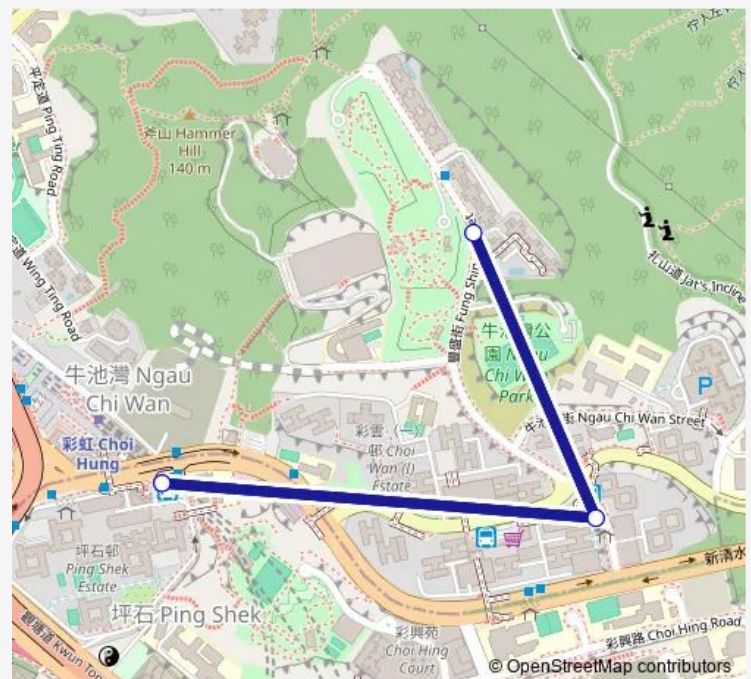

3 stops

[Open route schedule](#)

Ping Shek Public Transport Interchange 1/F

Fung Shing Street, Outside Koon YAT House|Fung Shing Street, Near Koon YAT House, Choi WAN (I) Estate

Fung Shing Street, Scenic View|Fung Shing Street, Outside Block 1, Scenic View

Route schedule

Ping Shek Public Transport Interchange 1/F — Fung Shing Street, Scenic View|Fung Shing Street, Outside Block 1, Scenic View

Monday 06:00-21:00

Tuesday 06:00-21:00

Wednesday 06:00-21:00

Thursday 06:00-21:00

Friday 06:00-21:00

Saturday 06:00-21:00

Sunday 06:00-21:00

Route info

Direction: Ping Shek Public Transport Interchange 1/F

Stops: 3

Trip Duration: 0 hour 6 min

■ 16b — Scenic View - Ping Shek Public Transport Interchange 1/F (Supplementary Service Route)

BusMaps

Direction

Fung Shing Street, Scenic View|Fung Shing Street, Outside Block 1, Scenic View — Ping Shek Public Transport Interchange 1/F

3 stops

[Open route schedule](#)

Fung Shing Street, Scenic View|Fung Shing Street, Outside Block 1, Scenic View