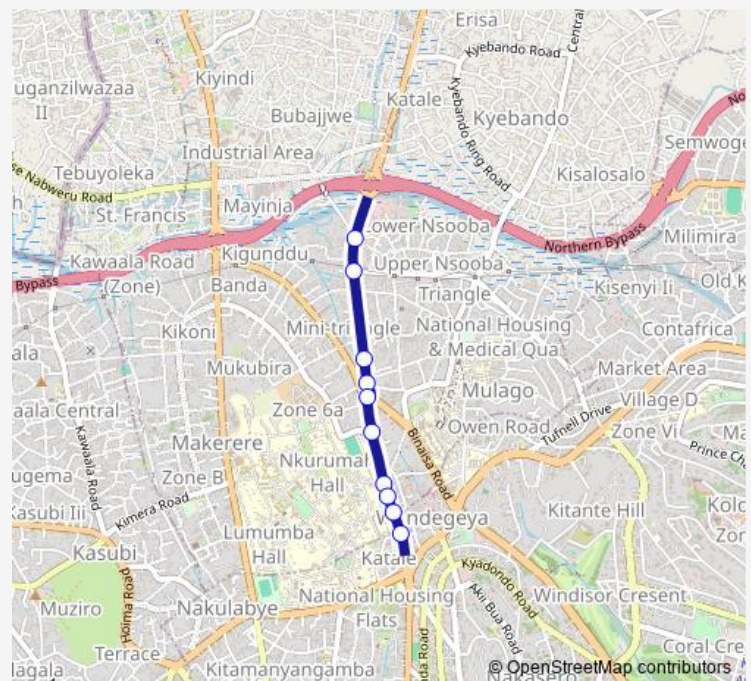

### Direction

Kalerwe Market-trading Centre — Wandegeya Car

10 stops

[Open route schedule](#)

Kalerwe Market-trading Centre

Shell - Boda Boda (Kalerwe)

Uganda Microcredit

Kubiri Roundabout (Wandegeya)

Hass Petro Station (Kubiri Roundabout)

Shell (Kubiri - Bombo Rd)

Makerere University (Eastern Gate) - Super Oil (Bombo Rd)

Wandegeya University Plaza (Bombo Rd)

Wandegeya Fuel Station (Bombo Rd)

Wandegeya Car

### Route schedule

Kalerwe Market-trading Centre — Wandegeya Car

Monday 06:30-19:00

Tuesday 06:30-19:00

Wednesday 06:30-19:00

Thursday 06:30-19:00

Friday 06:30-19:00

Saturday 06:30-19:00

### Route info

Direction: Kalerwe Market-trading Centre

Stops: 10

Trip Duration: 0 hour 13 min

■ Ka010 — Kalerwe Taxi Park-Wandegeya