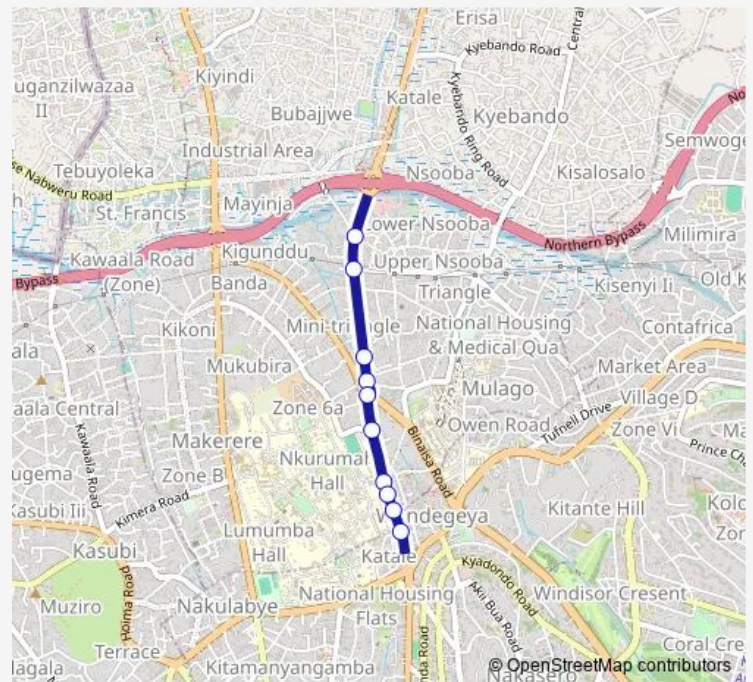

Wandegeya Fuel Station (Bombo Rd)

Wandegeya Car

Route schedule

Kalerwe Market-trading Centre — Wandegeya Car

Monday 06:30-19:00

Tuesday 06:30-19:00

Wednesday 06:30-19:00

Thursday 06:30-19:00

Friday 06:30-19:00

Saturday 06:30-19:00

Sunday 06:30-19:00

Route info

Direction: Kalerwe Market-trading Centre

Stops: 10

Trip Duration: 0 hour 13 min

KA010 — Kalerwe Taxi Park-Wandegeya

Direction

Wandegeya Car — Mambule

12 stops

[Open route schedule](#)

Wandegeya Car

Wandegeya Fuel Station (Bombo Rd)

Wandegeya University Plaza (Bombo Rd)

Makerere University (Eastern Gate) - Super Oil (Bombo Rd)

Shell (Kubiri - Bombo Rd)

Kubiri Roundabout (Wandegeya)

Uganda Microcredit

Total (Kalerwe)

Shell - Boda Boda (Kalerwe)

Kalerwe Market-trading Centre

Kalerwe Taxi Park Roundabout

Mambule