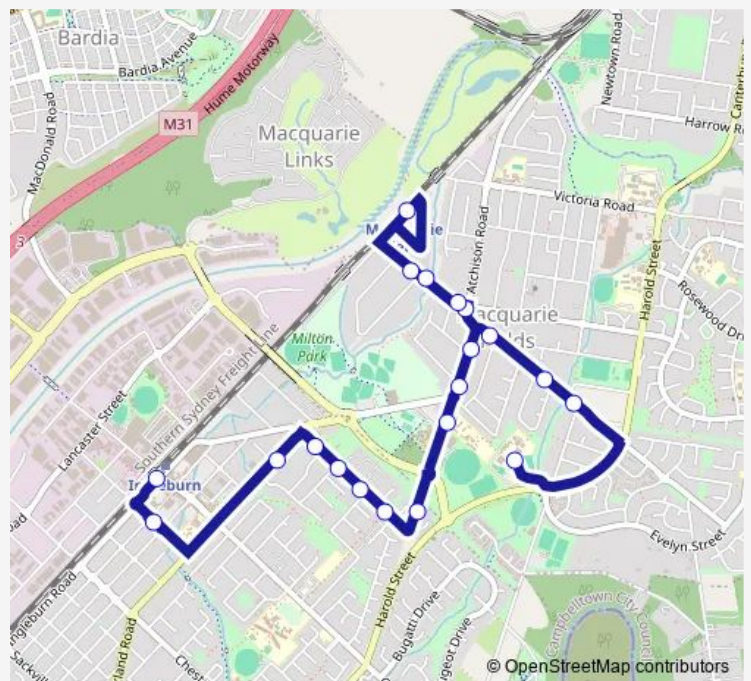

**Direction**

Macquarie Fields High School, School Grounds — Ingleburn Station, Ingleburn Rd

20 stops

[Open route schedule](#)

Macquarie Fields High School, School Grounds

Saywell Rd At Bensley Rd

Saywell Rd After Fuchsia Cres

Macquarie Fields Public School, Fields Rd

Fields Rd Before Mathis Pl

Kings Rd After Dotterel Pl

Kings Rd At Currawong St

Kings Rd At Moorhen St

Kings Rd At Bluegum Av

Cumberland Rd Opp Flint St

Norfolk St Before Nardoo St

Ingleburn Station, Ingleburn Rd

Route schedule

Macquarie Fields High School, School Grounds — Ingleburn Station, Ingleburn Rd

Monday	15:43
Tuesday	15:43
Wednesday	15:43
Thursday	15:43
Friday	—
Saturday	—
Sunday	—

Route info

Direction: Macquarie Fields High School, School Grounds

Stops: 20

Trip Duration: 0 hour 14 min

4013 — Macquarie Fields HS to Ingleburn

4013 School Bus time schedules and route maps are available in an offline PDF at [busmaps.com](https://busmaps.com). Use the [busmaps.com](https://busmaps.com) website to see live bus times, train schedule or subway schedule, and step-by-step directions for all public transit in Liverpool