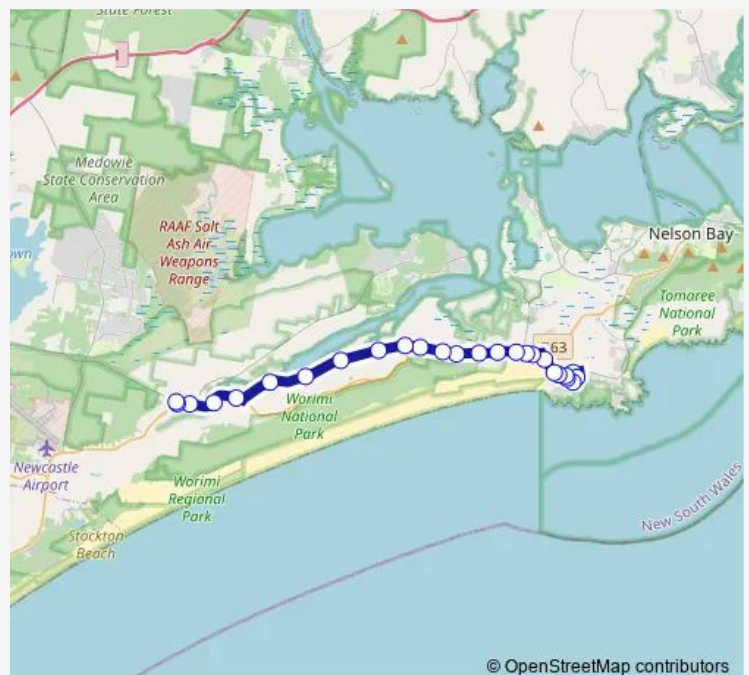

Tuesday 08:28

Wednesday 08:28

Thursday 08:28

Friday 08:28

Saturday —

Sunday —

Route info

Direction: Anna Bay Public School, Gan Gan Rd

Stops: 26

Trip Duration: 0 hour 22 min

S104 — Anna Bay PS to Salt Ash Ps

Nelson Bay Rd Before Janet Pde

2760 Nelson Bay Rd

Nelson Bay Rd After Oakvale Dr

Nelson Bay Rd Opp Salt Ash Av

Salt Ash Public School, Cecilia Cl