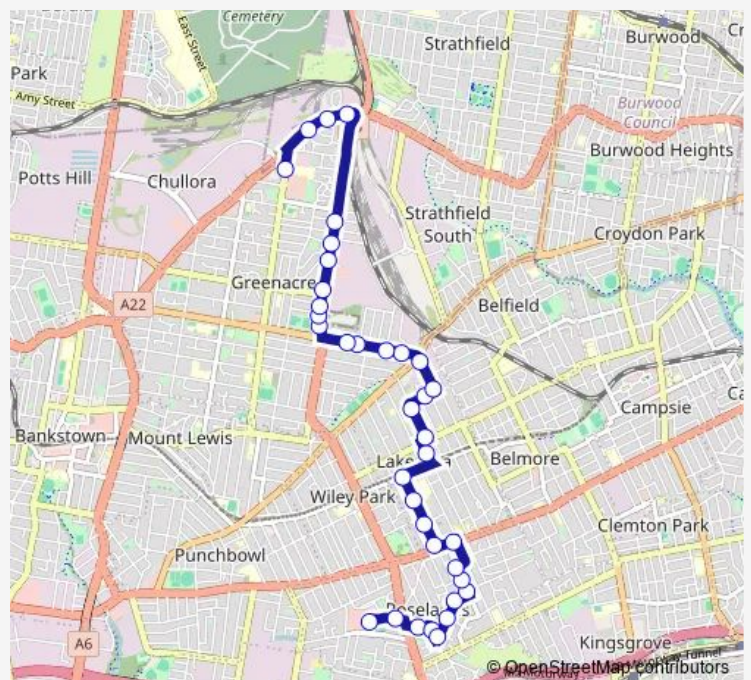

Lakemba Station, Haldon St, Stand B

Wangee Rd At Lakemba St

Hamden Park Public School, Wangee Rd

Yangoora Rd At Boorea Av

Yerrick Rd After Yangoora Rd

Yerrick Rd Before Punchbowl Rd

Route schedule

Roselands Shopping Centre, Roseland Av, Stand C — Malek Fahd Islamic School, Waterloo Rd

Monday 07:38

Tuesday 07:38

Wednesday 07:38

Thursday 07:38

Friday 07:38

Saturday —

Sunday —

Route info

Direction: Roselands Shopping Centre, Roseland Av, Stand C

Stops: 36

Trip Duration: 0 hour 32 min

S104 — Roselands to Malek Fahd Islamic School

Juno Pde After Punchbowl Rd

Juno Pde Opp Wentworth St

Juno Pde Opp Sylvanus St