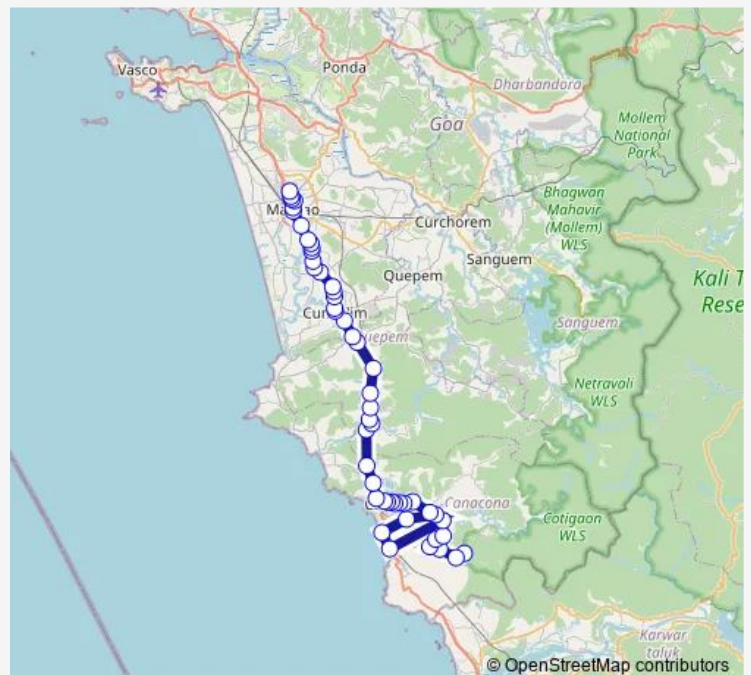

Bus Mrg31 Margao - Khargal

[Go to website](#)

Direction

Khargal — Margao KTC Bus Stand

51 stops

[Open route schedule](#)

- Khargal
- Bagwati Temple Khargal
- Chiplim
- Poinguinim
- Poigunim
- Parshuram temple
- Partagal
- Galgibag
- Talpon
- Sadolxem
- Urdfond
- Forest Chk.Post, Bhatpal
- Canacona Idc
- Sristhal
- Police Station, Canacona
- Mastimol junction
- Chaudi
- Cancona Market
- Canacona KTC Bus Stand
- Char rasta
- Gullem

Route schedule

Khargal — Margao KTC Bus Stand

Monday	14:20
Tuesday	14:20
Wednesday	14:20
Thursday	14:20
Friday	14:20
Saturday	14:20
Sunday	14:20

Route info

Direction: Khargal

Stops: 51

Trip Duration: 2 hour 0 min

■ Mrg31 — Margao - Khargal

Gulem School

Polakade

Barcem Market

Pisornem

Paddi

Godeval

Bendordem