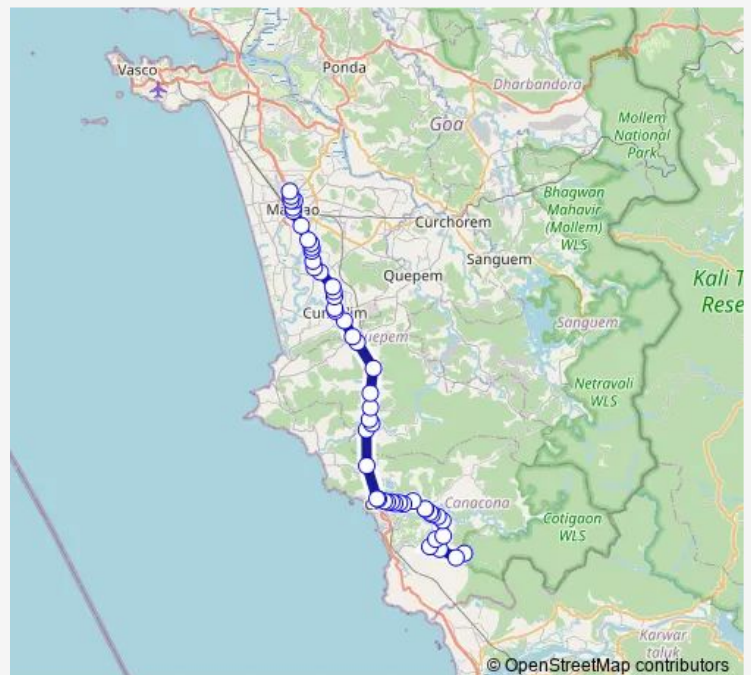

Bus MRG31 Margao - Khargal

[Go to website](#)

Direction

Khargal — Margao KTC Bus Stand

51 stops

[Open route schedule](#)

- Khargal
- Bagwati Temple Khargal
- Chiplim
- Poinguinim
- Poigunim
- Parshuram temple
- Partagal
- Galgibag
- Talpon
- Sadolxem
- Urdfond
- Forest Chk.Post, Bhatpal
- Canacona Idc
- Sristhal
- Police Station, Canacona
- Mastimol junction
- Chaudi
- Cancona Market
- Canacona KTC Bus Stand
- Char rasta
- Gullem

Route schedule

Khargal — Margao KTC Bus Stand

Monday	14:20
Tuesday	14:20
Wednesday	14:20
Thursday	14:20
Friday	14:20
Saturday	14:20
Sunday	14:20

Route info

Direction: Khargal

Stops: 51

Trip Duration: 2 hour 0 min

■ MRG31 — Margao - Khargal

Gulem School

Polakade

Barcem Market

Pisornem

Paddi

Godeval

Bendordem