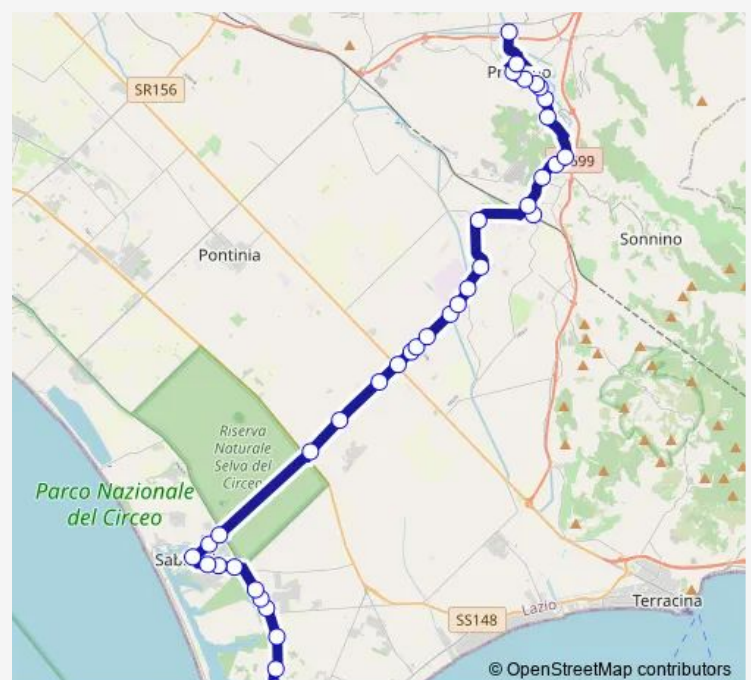

Monday 07:10

Tuesday 07:10

Wednesday 07:10

Thursday 07:10

Friday 07:10

Saturday 07:10

Sunday —

Route info

Direction: SAN Felice | Via Domenichelli # f3223

Stops: 42

Trip Duration: 1 hour 8 min

Pontinia | Via Marittima Str. Frutteto # f3807

Pontinia | Via Marittima Str. Forcellata # f3808

Pontinia | Via Marittima, 1624 # f3809