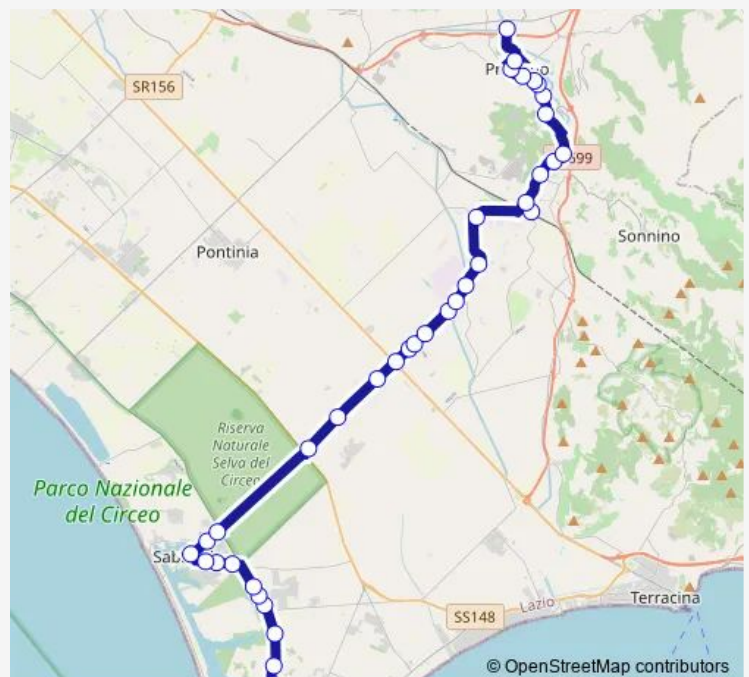

Monday 07:10

Tuesday 07:10

Wednesday 07:10

Thursday 07:10

Friday 07:10

Saturday 07:10

Sunday —

Route info

Direction: SAN Felice | Via Domenichelli # f3223

Stops: 42

Trip Duration: 1 hour 5 min

Pontinia | Via Marittima Str. Frutteto # f3807

Pontinia | Via Marittima Str. Forcellata # f3808

Pontinia | Via Marittima, 1624 # f3809