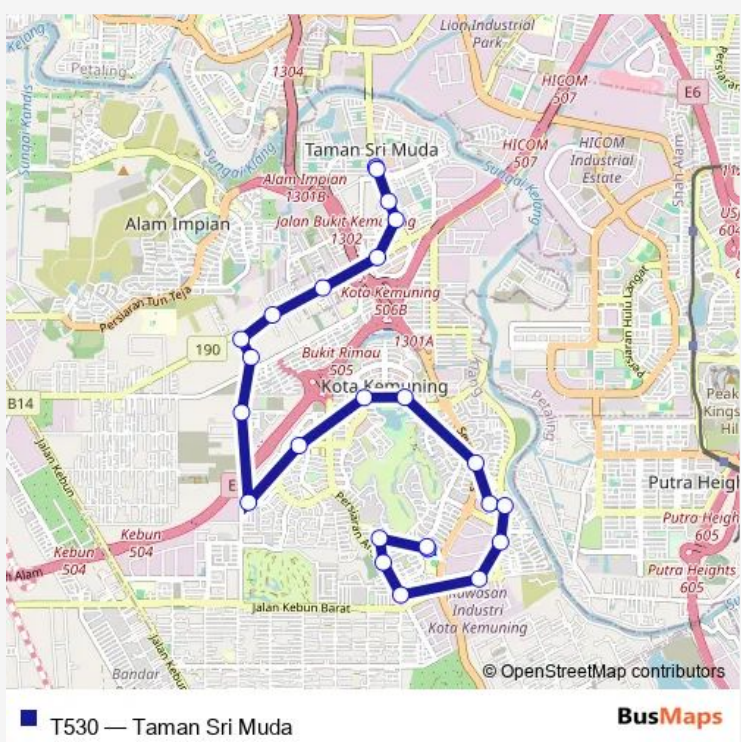

Bus T530 Taman Sri Muda

[Go to website](#)

Direction
 Taman Sri Muda, Sri Kota, Persiaran Budiman — Restoran Sri Muda (2), Jalan BB 31/Bb

24 stops

[Open route schedule](#)

- Taman Sri Muda, Sri Kota, Persiaran Budiman
- Sri Kota (1), Persiaran Budiman
- Blok 3P, Persiaran Budiman
- Yamaha Motor, Persiaran Budiman
- Bistro 33 (1), Jalan Bukit Kemuning
- Restoran Sts, Jalan Bukit Kemuning
- Esso, Jalan Bukit Kemuning
- Restoran Kemuning (1), Jalan Bukit Rimau
- Kilang Jentera (1), Jalan Bukit Rimau
- Surau (1), Jalan Bukit Rimau
- Simpang Sungai Rincing Stesen TNB (1), Jalan Sungai Burong
- Taipei School (1), Persiaran Sungai Selangor
- Mama Kandar, Persiaran Anggerik Vanilla
- Klinik Navanika (1), Persiaran Anggerik Vanilla
- SRK Bukit Kemuning (1), Persiaran Anggerik Mokara
- Pangsapuri Sri Kemuning (1)
- Kawasan Hutan, Persiaran Anggerik Renantanda
- Pangsapuri Blok 9, Persiaran Anggerik Renantanda
- Pusat Integrasi VSR (1), Persiaran Anggerik Arenda
- Tadika Planet Kancil (1), Persiaran Anggerik Area

Route schedule

Taman Sri Muda, Sri Kota, Persiaran Budiman — Restoran Sri Muda (2), Jalan BB 31/Bb

| | |
|-----------|-------|
| Monday | 06:00 |
| Tuesday | 06:00 |
| Wednesday | 06:00 |
| Thursday | 06:00 |
| Friday | 06:00 |
| Saturday | 06:00 |
| Sunday | 06:00 |

Route info

Direction: Taman Sri Muda, Sri Kota, Persiaran Budiman

Stops: 24

Trip Duration: 17 hour 0 min

CLQ Kota Kemuning (1), Persiaran Anggerik Doritis

Future Dev (1), Persiaran Anggerik Doritis

Restoran Sri Muda (1), Jalan BB 31/Bb

Monday 06:00

Tuesday 06:00

Wednesday 06:00

Thursday 06:00

Friday 06:00

Saturday 06:00

Sunday 06:00

Route info