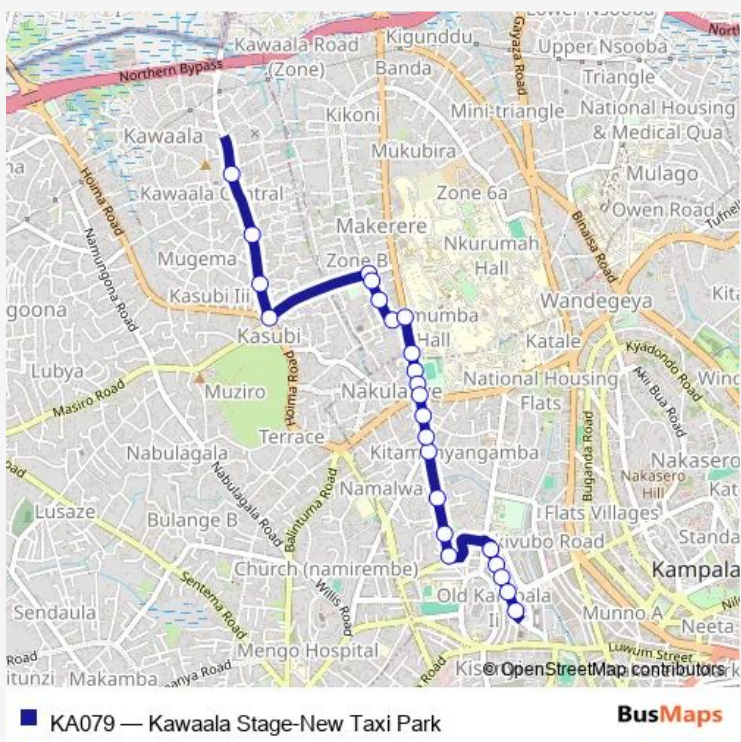

Bus KA079 Kawaala Stage-New Taxi Park

[Go to website](#)

Direction
 Kawala Health Centre — City Oil (Martin Rd)
 24 stops
[Open route schedule](#)

- Kawala Health Centre
- Glory of Christ Church
- Best Price Supermarket
- Kobil Kasubi
- Makarere Kikoni Stage
- Caltec Academy
- Pintos & Nalika Hostels
- Sharks Hostel
- UCF Kikoni
- V-power GUSTRO Book Centre
- Oilcom (Sir Apollo Kagwa Rd)
- Makere Metropolitan Management Institute
- Full Gospel Church
- Full Gospel Church Extension
- Multitech Business School
- Sir Apollo Kagwa Rd - Kyaddondo Rd 2 Jct
- Department of Refugees Pm's Office
- Shell (Sir Apollo Kagwa Rd)
- Daily Loaf Bakery
- Midland Clinic
- Sema Properties Head Office

Route schedule
 Kawala Health Centre — City Oil (Martin Rd)

Monday	06:30-19:00
Tuesday	06:30-19:00
Wednesday	06:30-19:00
Thursday	06:30-19:00
Friday	06:30-19:00
Saturday	06:30-19:00
Sunday	06:30-19:00

Route info
 Direction: Kawala Health Centre
 Stops: 24
 Trip Duration: 0 hour 36 min

KA079 — Kawaala Stage-New Taxi Park **BusMaps**

Petro Fuel Station (Martin Rd)

Quality Supermarket

City Oil (Martin Rd)

KA079 Bus time schedules and route maps are available in an offline PDF at busmaps.com. Use the busmaps.com website to see live bus times, train schedule or subway schedule, and step-by-step directions for all public transit in Kampala