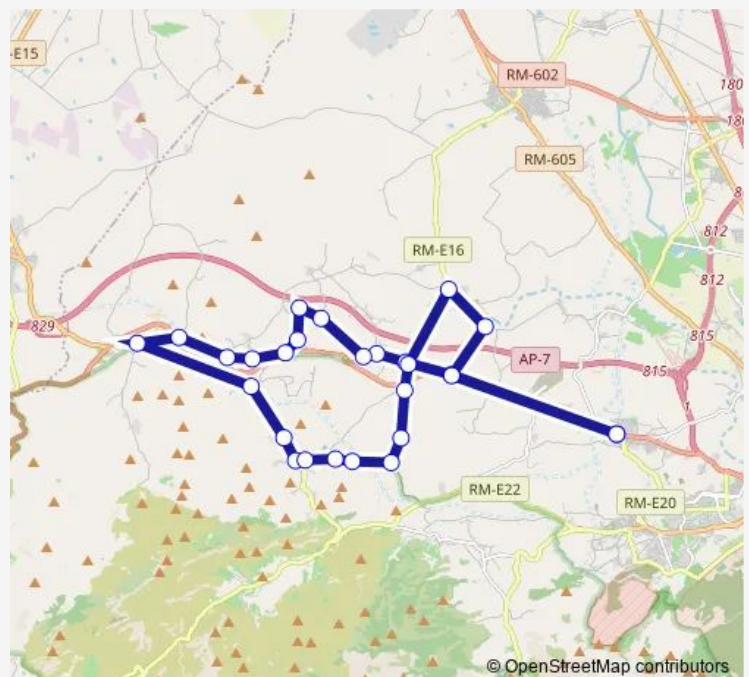

Saturday 07:00-19:45

Sunday 07:00-19:45

Route info

Direction: Caja Murcia Molinos Marfagones

Stops: 27

Trip Duration: 0 hour 45 min

Los Victorias

Cart-Cuestabln.Antes Gasoliner

Cart-San Isidro

Cart-La Magdalena

Muebles Lara Vuelta

Caja Murcia Molinos Marfagones

Alsa - L25 Bus time schedules and route maps are available in an offline PDF at busmaps.com. Use the busmaps.com website to see live bus times, train schedule or subway schedule, and step-by-step directions for all public transit in Fuente-Alamo de Murcia