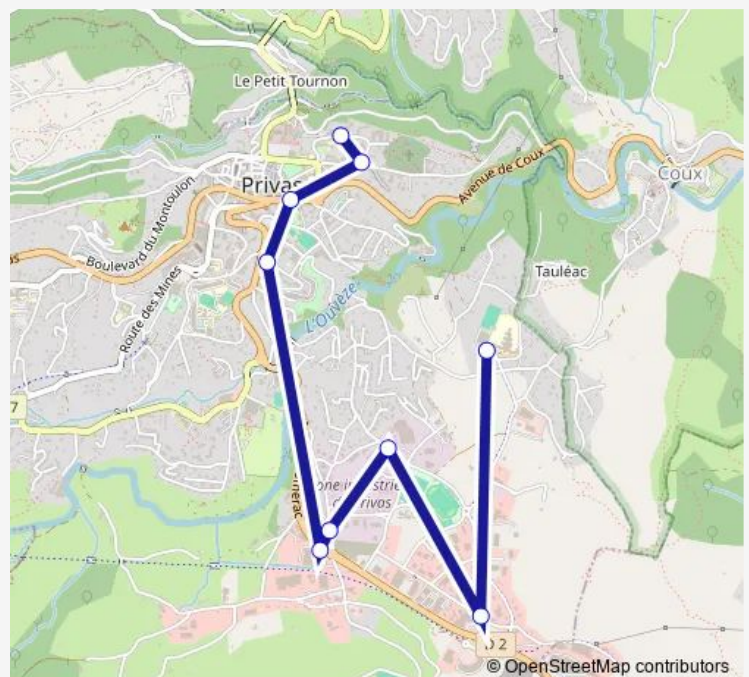

Cours du Palais

Lancelot

ZI Sud

Chemin des Artisans

Bd du Vivarais

Av Jacques Dupin

Collège Bernard de Ventadour

Route schedule

Route info

Direction: La Chaumette

Stops: 9

Trip Duration: 0 hour 15 min

Direction

Lycee Vincent d'Indy — Collège Bernard de Ventadour

4 stops

[Open route schedule](#)

Wednesday 08:05

Thursday 08:05

Friday 08:05

Saturday —

Sunday —

Route info

Direction: Lycee Vincent d'Indy

Stops: 4

Thursday 07:55-08:50

Friday 07:55-08:50

Saturday —

Sunday —

Route info

Direction: Lancelot

Stops: 15

Trip Duration: 0 hour 20 min