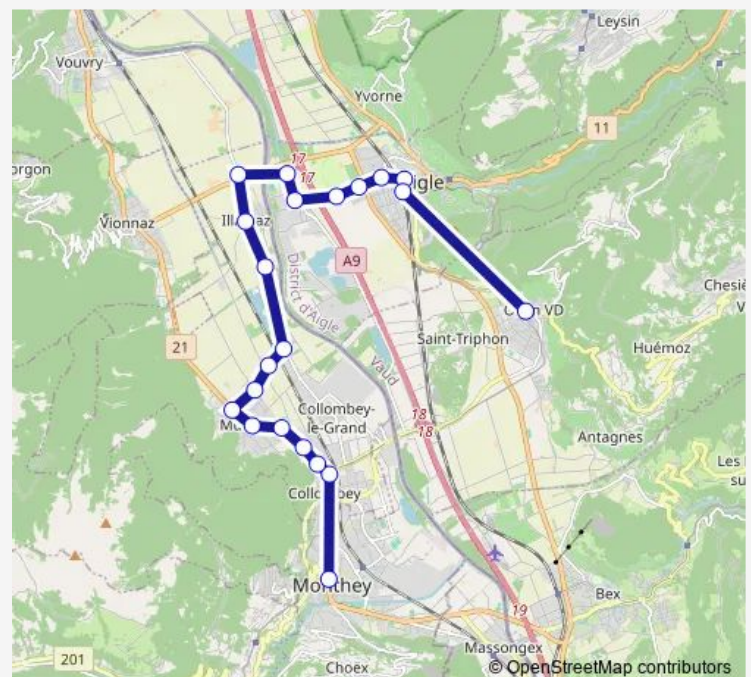

Aigle, av. Margencel

Aigle, gare

Ollon VD, gare

Route schedule

Monthey-Ville, gare — Ollon VD, gare

Monday	03:00-02:30 ⁺¹
Tuesday	03:00-05:00
Wednesday	—
Thursday	—
Friday	24:00-02:30 ⁺¹
Saturday	03:00-02:30 ⁺¹
Sunday	03:00-02:30 ⁺¹

Route info

Direction: Monthey-Ville, gare

Stops: 21

Trip Duration: 0 hour 30 min

■ Mao

Mao Bus time schedules and route maps are available in an offline PDF at busmaps.com. Use the busmaps.com website to see live bus times, train schedule or subway schedule, and step-by-step directions for all public transit in Aigle