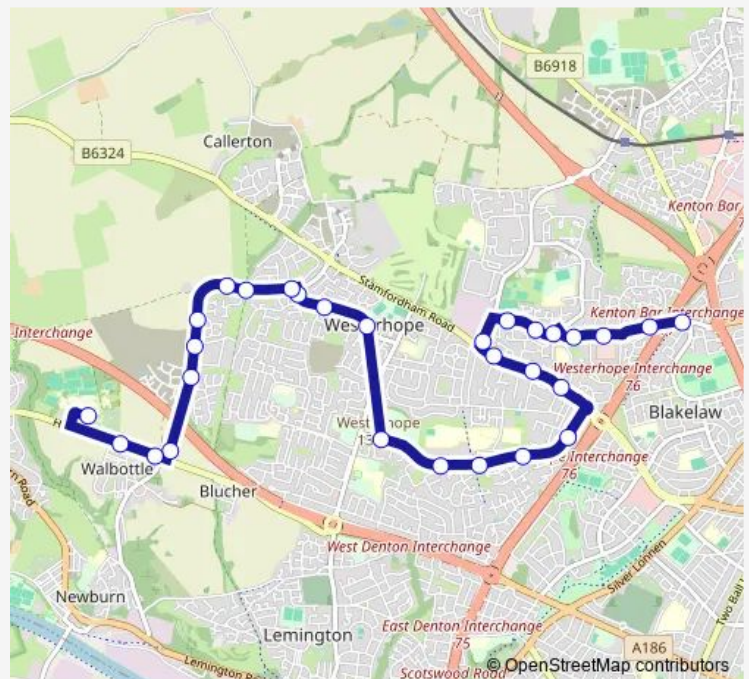

Bus 142N

[Go to website](#)

Direction

Etal Lane-Cragston Avenue — Walbottle Academy

29 stops

[Open route schedule](#)

Etal Lane-Cragston Avenue

Etal Lane-Etal Way

Stamfordham Road-Denton Grove

Stamfordham Road-Windsor Crescent

West Denton Way-Fenton Walk

West Denton Way-Northumbria Walk

West Denton Way-Social Club

West Denton Way - Shops

West Denton Way-Fire Station

Greenway-Glenhurst Drive

Wednesday 07:25

Thursday 07:25

Friday 07:25

Saturday —

Sunday —

Route info

Direction: Etal Lane-Cragston Avenue

Stops: 29

Trip Duration: 0 hour 45 min

142N

North Walbottle Rd-Claverdon St

North Walbottle Road-Abbey Drive

North Walbottle Rd-Coronation Rd

North Walbottle Rd - Northumberland Gdns

North Walbottle Road-Hexham Road

Hawthorn Terrace