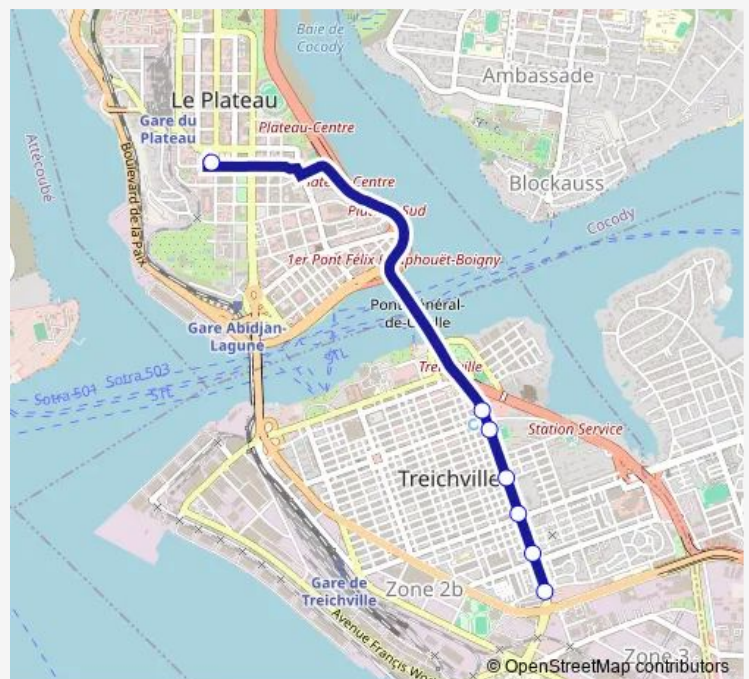

### Direction

Gare Externat Saint Paul — Gare de Bassam

7 stops

[Open route schedule](#)

Gare Externat Saint Paul

Descente du Pont

Nanan Yamouso

Avenue 16

Notre Dame

Clinique la Rosette

Gare de Bassam

### Route schedule

Gare Externat Saint Paul — Gare de Bassam

Monday	06:00
Tuesday	06:00
Wednesday	06:00
Thursday	06:00
Friday	06:00
Saturday	06:00
Sunday	06:00

### Route info

Direction: Gare Externat Saint Paul

Stops: 7

Trip Duration: 2 hour 0 min