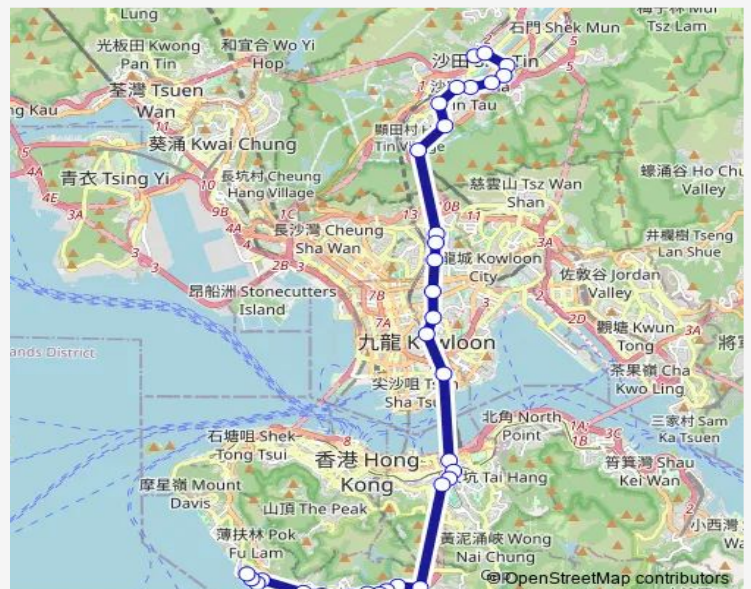

[Ctb] Hing WO Street, Shek PAI WAN Road[[Kmb+Ctb] Hing WO Street/
Hing WO Street, Shek PAI WAN Road

[Ctb] ST. Peter'S Church, Aberdeen Main Road[[Kmb+Ctb] ST. Peter'S Church/
St. Peter'S Church, Aberdeen Main Road

[Ctb] YUE FAI Road, Aberdeen Main Road[[Kmb+Ctb] YUE FAI Road/
Yue FAI Road, Aberdeen Main Road

[Ctb] YIP YEE Mansion, Aberdeen Main Road[[Kmb+Ctb] YIP YEE Mansion/
Yip YEE Mansion, Aberdeen Main Road

[Ctb] Aberdeen Technical School, Wong Chuk Hang Road[[Kmb+Ctb] Aberdeen Technical School/
Aberdeen Technical School, Wong Chuk Hang Road

[Ctb] YAN'S Tower, Wong Chuk Hang Road[[Kmb+Ctb] YAN'S Tower/
Yan'S Tower, Wong Chuk Hang Road

Route schedule

[Ctb] WAH FU (Central)[[Kmb+Ctb] WAH FU Central BUS Terminus/
Wah FU (Central)[[Kmb+Ctb] WAH FU Central BUS Terminus/
Wah FU (Central) — [Ctb] SHA TIN Central[[Kmb+Ctb] Shatin Central BUS Terminus/
Sha TIN Central[[Kmb] Shatin Central BUS Terminus[[Lwb] SHA TIN Central B/T

Monday	00:00
Tuesday	00:00
Wednesday	00:00
Thursday	00:00
Friday	00:00
Saturday	00:00
Sunday	00:00

Route info

Direction: [Ctb] WAH FU (Central)[[Kmb+Ctb] WAH FU Central BUS Terminus/
Wah FU (Central)[[Kmb+Ctb] WAH FU Central BUS Terminus/
Wah FU (Central)

Stops: 38

Trip Duration: 0 hour 58 min

■ N170 — Shatin Central - WAH FU (Central)