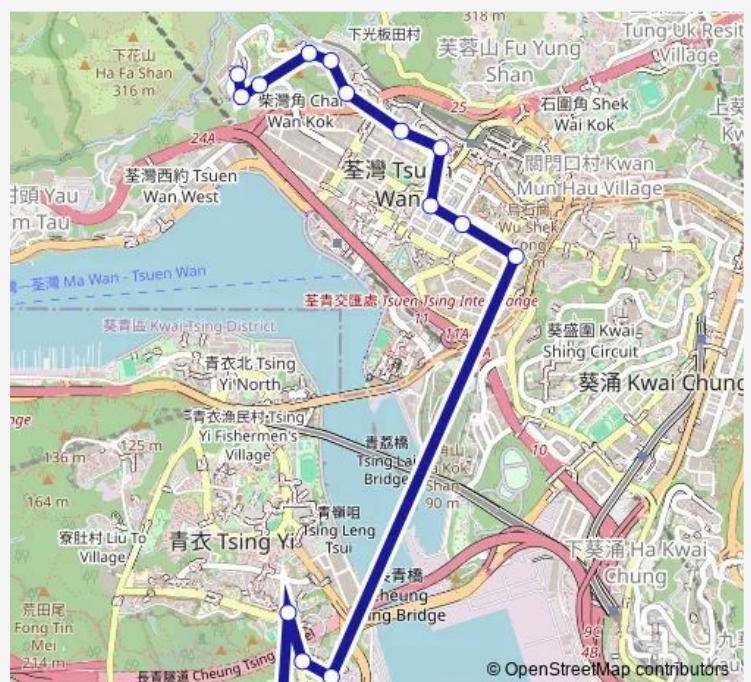

Saturday —

Sunday —

Route info

Direction: [Kmb] Mayfair Garden BUS Terminus

Stops: 15

Trip Duration: 0 hour 36 min

■ 243P — Tsing YI (Mayfair Garden) - Tsuen WAN (Allway Gardens)

[Kmb] Allway Gardens BUS Terminus[[Lwb] Allway Gardens BUS Terminus