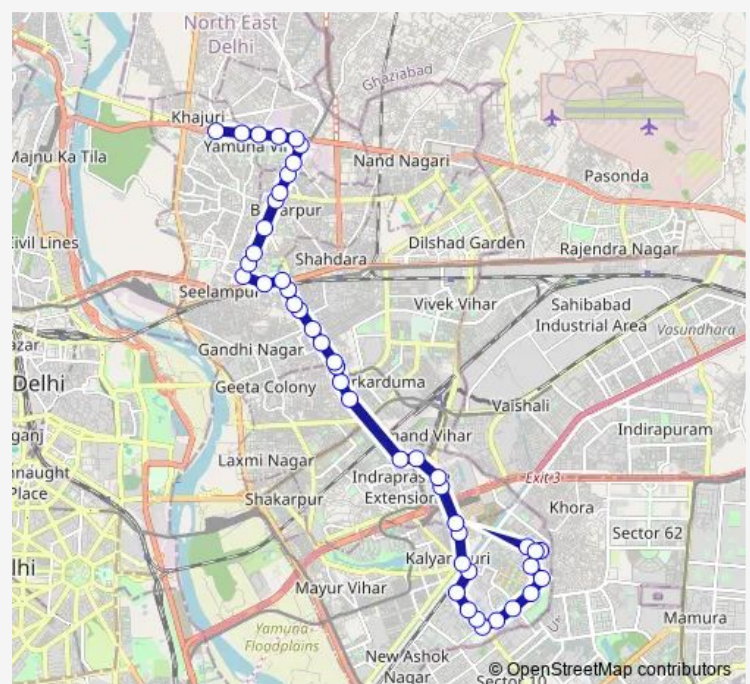

Bus 206adown

[Go to website](#)

Direction

Mayur Vihar Phase III Terminal / Paper Market — Bhajanpura

45 stops

[Open route schedule](#)

Mayur Vihar Phase III Terminal / Paper Market

Sapera Basti Crossing

Hasanpur Village

Hasanpur Depot

Jagatpurif-Block

Route schedule

Mayur Vihar Phase III Terminal / Paper Market — Bhajanpura

Monday 06:51-20:11

Tuesday 06:51-20:11

Wednesday 06:51-20:11

Thursday 06:51-20:11

Friday 06:51-20:11

Saturday 06:51-20:11

Sunday 06:51-20:11

Route info

Direction: Mayur Vihar Phase III Terminal / Paper Market

Stops: 45

Trip Duration: 1 hour 16 min