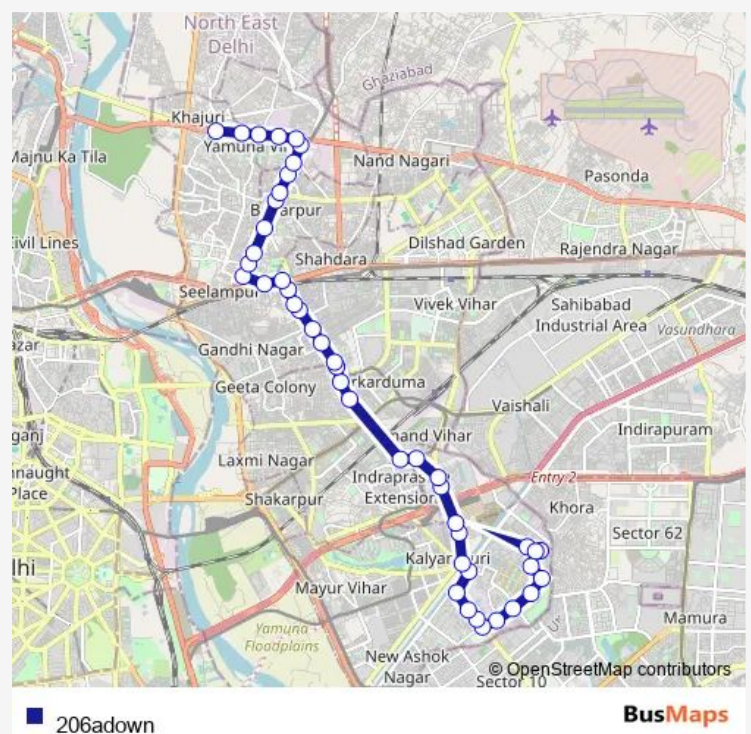

Bus 206adown

[Go to website](#)

Direction

Mayur Vihar Phase III Terminal / Paper Market — Bhajanpura

45 stops

[Open route schedule](#)

Mayur Vihar Phase III Terminal / Paper Market

Sapera Basti Crossing

Hasanpur Village

Hasanpur Depot

Jagatpurif-Block

Route schedule

Mayur Vihar Phase III Terminal / Paper Market — Bhajanpura

Monday 06:51-20:11

Tuesday 06:51-20:11

Wednesday 06:51-20:11

Thursday 06:51-20:11

Friday 06:51-20:11

Saturday 06:51-20:11

Sunday 06:51-20:11

Route info

Direction: Mayur Vihar Phase III Terminal / Paper Market

Stops: 45

Trip Duration: 1 hour 16 min