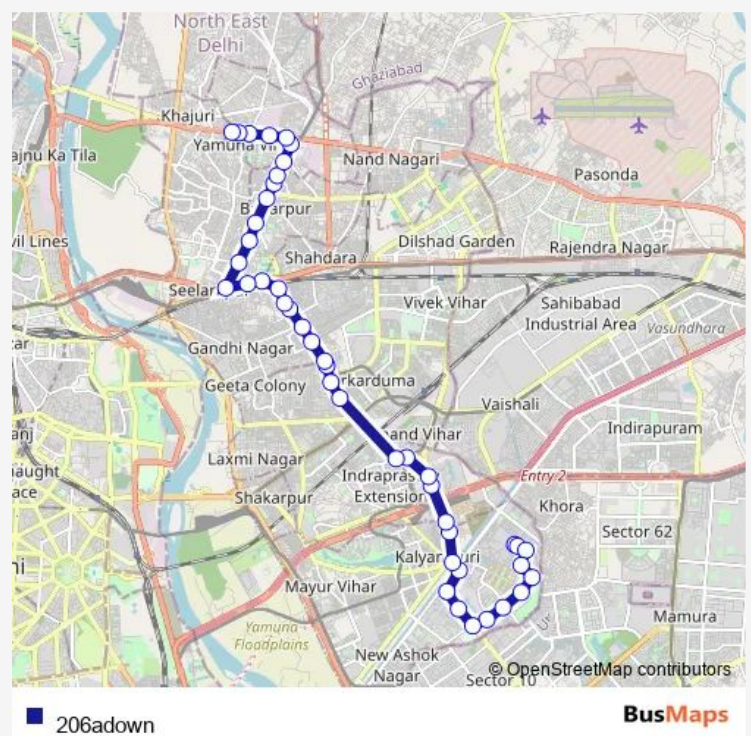

Hasanpur Depot

Jagatpurif-Block

Jagatpuri A Block

Route schedule

Mayur Vihar Phase III (T) Paper Market — B-Block Yamuna Vihar

Monday 05:50-19:50

Tuesday 05:50-19:50

Wednesday 05:50-19:50

Thursday 05:50-19:50

Friday 05:50-19:50

Saturday 05:50-19:50

Sunday 05:50-19:50

Route info

Direction: Mayur Vihar Phase III (T) Paper Market

Stops: 44

Trip Duration: 1 hour 14 min