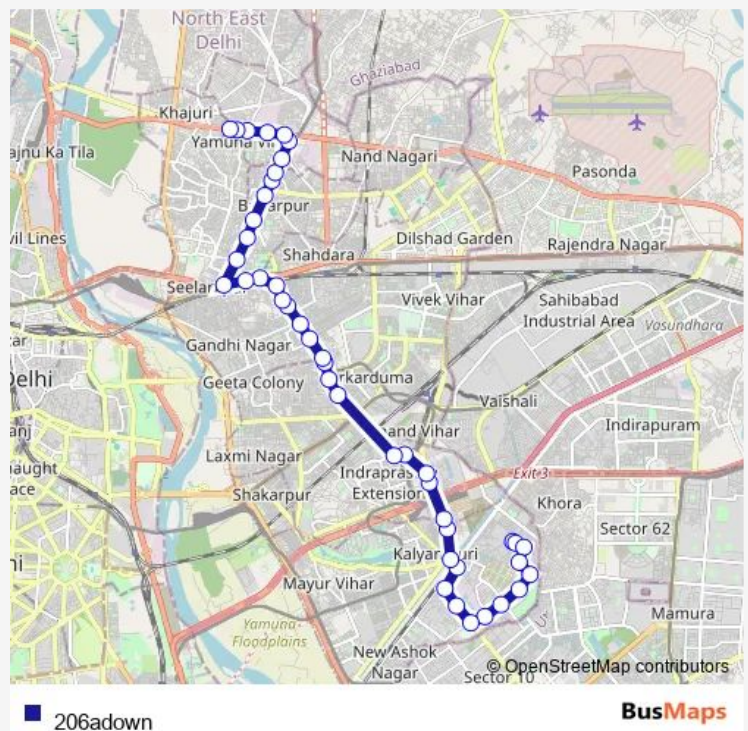

### Route schedule

Mayur Vihar Phase III (T) Paper Market — B-Block Yamuna Vihar

Monday 05:50-19:50

Tuesday 05:50-19:50

Wednesday 05:50-19:50

Thursday 05:50-19:50

Friday 05:50-19:50

Saturday 05:50-19:50

### Route info

Direction: Mayur Vihar Phase III (T) Paper Market

Stops: 44

Trip Duration: 1 hour 14 min

206adown

Radheypuri

Arjun Nagar

East Krishna Nagar