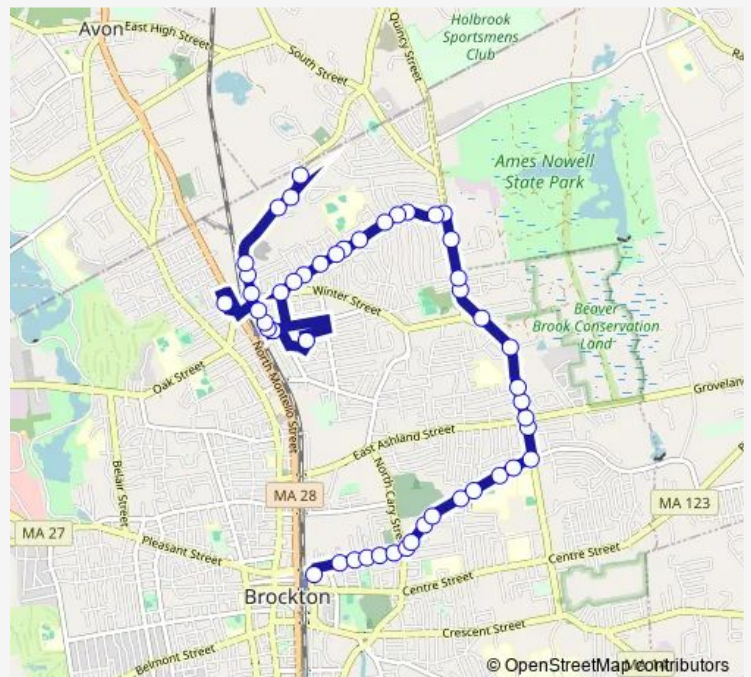

Bus 10/11 Lisa & Howard via N Quincy & Court

[Go to website](#)

**Direction**

Lisa Dr & Howard St — BAT Center

26 stops

[Open route schedule](#)

- Lisa Dr & Howard St
- North Quincy St and Jon Dr
- North Quincy St and Brookfield Dr
- North Quincy St and Hovendon Ave
- North Quincy St at St Nick Church
- North Quincy St and Christopher Rd
- North Quincy St and Bedford St
- Coe Rd and Upton St
- Coe Rd and Norwich Rd
- Coe Rd and Alphonse Rd
- Alphonse Rd and Annella Rd
- Alphonse Rd and Waleco Rd
- Colgate Rd and Nicholson Dr
- Colgate Rd and East Ashland St
- East Ashland St and Bishop St
- East Ashland St and Eastfield Dr
- Jehovah's Witness Hall
- East Ashland St and Thayer St
- East Ashland St and North Cary St
- Cary Hill Plaza
- North Montello St and Lebanon St

Route schedule

Lisa Dr & Howard St — BAT Center

Monday	06:00-21:00
Tuesday	06:00-21:00
Wednesday	06:00-21:00
Thursday	06:00-21:00
Friday	06:00-21:00
Saturday	06:40-20:30
Sunday	07:40-17:30

Route info

Direction: Lisa Dr & Howard St

Stops: 26

Trip Duration: 0 hour 30 min

10/11 — Lisa & Howard via N Quincy & Court

North Montello St and Elliot St

North Montello St and Charles St

Linden St and North Montello St

North Montello St and Court St

BAT Center

**Direction**

BAT Center — Lisa Dr &amp; Howard St

48 stops

[Open route schedule](#)

BAT Center

Court St and Hunt St

Court St and Manchester St