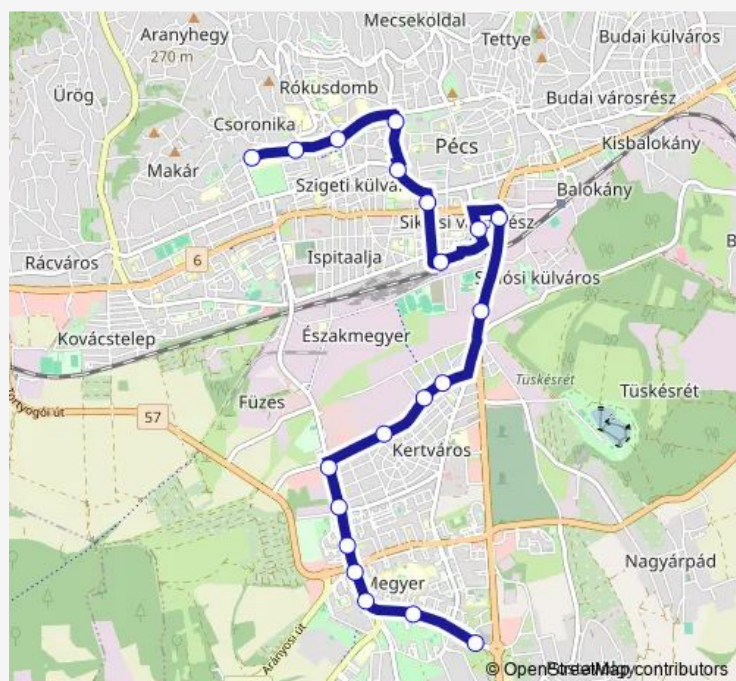

Bus 30y Kertváros - Klinikák

[Go to website](#)

Direction

Kertváros — Főpályaudvar

12 stops

[Open route schedule](#)

Kertváros

Csontváry utca

Route info

Direction: Kertváros

Stops: 12

Trip Duration: 0 hour 18 min

30y — Kertváros - Klinikák

Direction

Kertváros — Klinikák

20 stops

Friday 05:25-22:05

Saturday 05:30-22:05

Sunday 05:30-22:05

Route info

Direction: Klinikák

Stops: 20

Trip Duration: 0 hour 29 min

30y Bus time schedules and route maps are available in an offline PDF at busmaps.com. Use the busmaps.com website to see live bus times, train schedule or subway schedule, and step-by-step directions for all public transit in Pecs