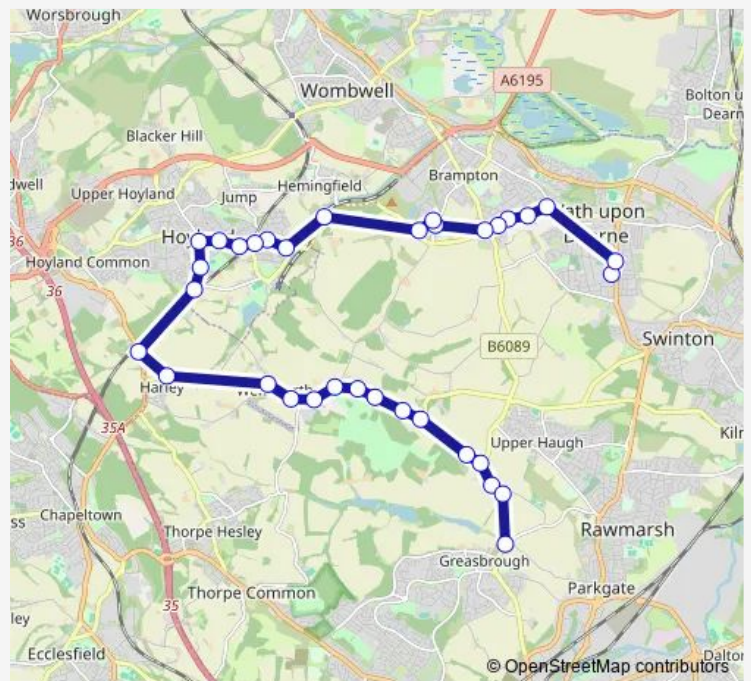

Bus 648 Greasbrough - Wath upon Dearne (Wath Comp Sch)

[Go to website](#)

Direction
 Wath Comprehensive School/Festival Road — Cinder Bridge Road/Greasbrough Lane

34 stops

[Open route schedule](#)

- Wath Comprehensive School/Festival Road
- Sandygate/Festival Road
- Melton High Street/Barnsley Road
- Melton High Street/Oak Lea Avenue
- Melton High Street/Melton Green
- Firth Road/Bramble Way
- Elsecar Road/Rotherham Road
- Westfield Road/Swangate
- Swangate/Meadowgate
- Lymegate/Smithy Bridge Lane
- Wath Road/Pit Row
- Cobcar Lane/Gray Street
- Cobcar Lane/Cobcar Street
- Cobcar Street/Grey Street
- King Street/Millhouses Street
- King Street/Gill Street
- Southgate/High Croft
- Milton Road/Furnace Pond
- Broadcarr Road/Armroyd Lane
- Sheffield Road/Broadcarr Road

Route schedule

Wath Comprehensive School/Festival Road — Cinder Bridge Road/Greasbrough Lane

Monday	14:50
Tuesday	14:50
Wednesday	14:50
Thursday	14:50
Friday	14:50
Saturday	—
Sunday	—

Route info

Direction: Wath Comprehensive School/Festival Road

Stops: 34

Trip Duration: 0 hour 34 min

648 — Greasbrough - Wath upon Dearne (Wath Comp Sch) **BusMaps**

Harley Road/Occupation Road

Main Street/Barrowfield Lane

Main Street/Friars Croft

Cortworth Lane/Clayfield Lane

Direction: The Whins/Cinder Bridge Road

Stops: 35

Trip Duration: 0 hour 46 min

Wath Road/Cobcar Lane

Wath Road/Pit Row

Lymegate/Smithy Bridge Lane

Swangate/Westfield Road

Westfield Road/Swangate