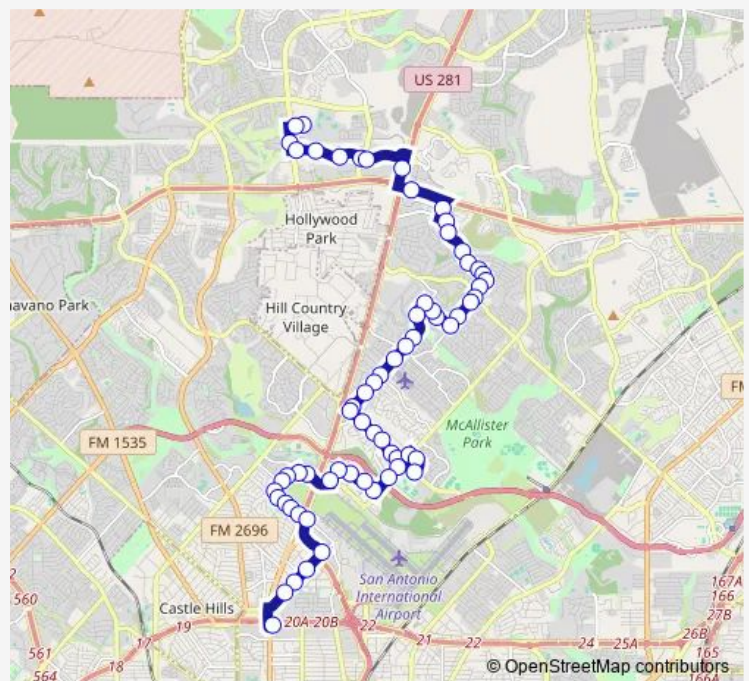

### Direction

NORTH STAR TRANSIT CENTER — COKER LOOP & ARION PARKWAY

16 stops

[Open route schedule](#)

NORTH STAR TRANSIT CENTER

Isom RD. /Entr. TO Half-Price Books

Isom RD. Betw. Contessa / E. Ramsey

Isom RD. Opposite Sahara

Warfield & Nakoma

Nakoma Between Warfield & Hettler

COKER LOOP W BETW NAKOMA/ARION PKWY

COKER LOOP & ARION PARKWAY

### Route schedule

NORTH STAR TRANSIT CENTER — COKER LOOP & ARION PARKWAY

Monday	—
Tuesday	—
Wednesday	—
Thursday	—
Friday	—
Saturday	—
Sunday	18:20

### Route info

Direction: NORTH STAR TRANSIT CENTER

Stops: 16

Trip Duration: 0 hour 11 min