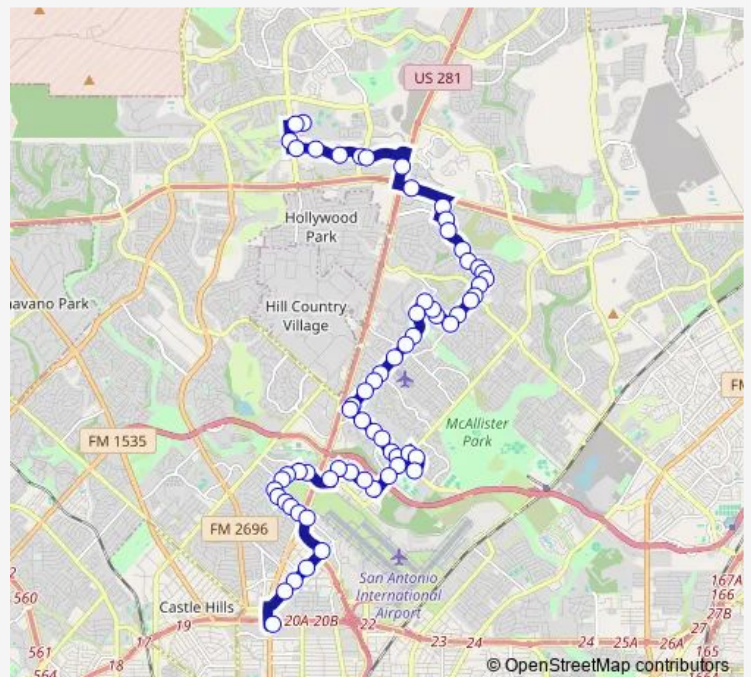

Warfield Opposite Radium

Warfield Opposite Colwick

E. Nakoma & Warfield

Nakoma Between Warfield & Hettler

Coker L00p W Betw Nakoma/Arion Pkwy

Coker Loop & Arion Parkway

Route schedule

North Star Transit Center — Coker Loop & Arion Parkway

Monday —

Tuesday —

Wednesday —

Thursday —

Friday —

Saturday —

Sunday 18:20

Route info

Direction: North Star Transit Center

Stops: 16

Trip Duration: 0 hour 11 min

648 — North Star / Stone Oak

Direction

Madison OAK Opp. N. C. Bapt. Hosp. — North Star Transit Center

65 stops

[Open route schedule](#)