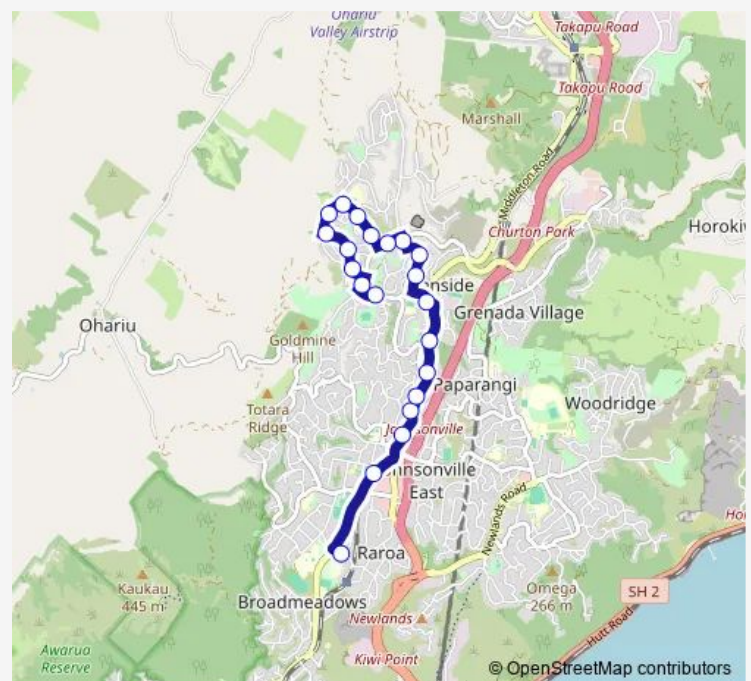

Johnsonville - Stop A

Middleton Road (near 25)

Middleton Road (near 59)

Middleton Road (near 71)

Middleton Road at Churton Drive

Middleton Road opposite Wingfield Place

Halswater Drive at Dormar Place

Burbank Crescent at Wantwood Street

Waverton Terrace at Sandy Brow

Waverton Terrace (near 30)

Waverton Terrace (near 12)

Westchester Drive at Waverton Terrace

Lakewood Reserve

Route schedule

Raroa Intermediate - Haumia Street — Lakewood Reserve

Monday 15:00

Tuesday 15:00

Wednesday 15:00

Thursday 15:00

Friday 15:00

Saturday —

Sunday —

Route info

Direction: Raroa Intermediate - Haumia Street

Stops: 21

Trip Duration: 0 hour 20 min

648 School Bus time schedules and route maps are available in an offline PDF at busmaps.com. Use the busmaps.com website to see live bus times, train schedule or subway schedule, and step-by-step directions for all public transit in Wellington