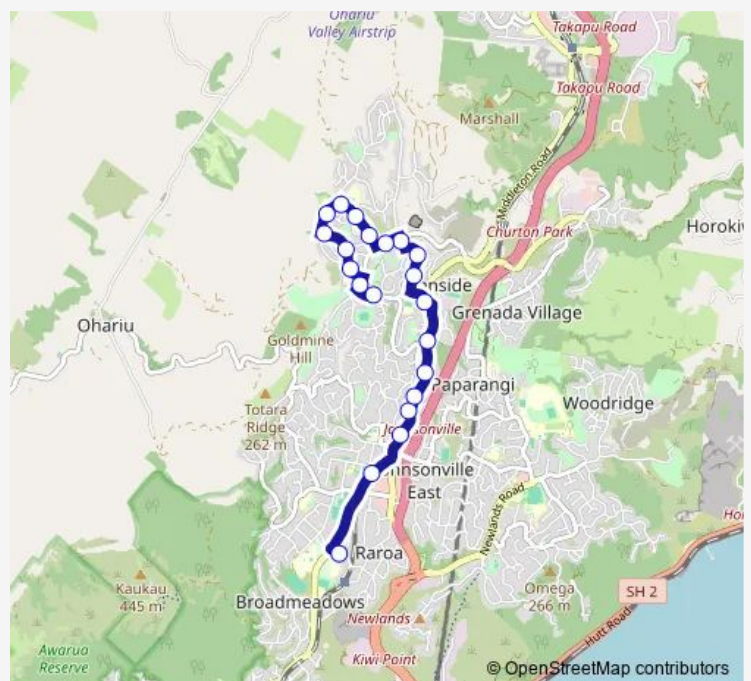

Johnsonville - Stop A

Middleton Road (near 25)

Middleton Road (near 59)

Middleton Road (near 71)

Middleton Road at Churton Drive

Middleton Road opposite Wingfield Place

Halswater Drive at Dormar Place

Burbank Crescent at Wantwood Street

Waverton Terrace at Sandy Brow

Waverton Terrace (near 30)

Waverton Terrace (near 12)

Westchester Drive at Waverton Terrace

Lakewood Reserve

Route schedule

Raroa Intermediate - Haumia Street — Lakewood Reserve

Monday 15:00

Tuesday 15:00

Wednesday 15:00

Thursday 15:00

Friday 15:00

Saturday —

Sunday —

Route info

Direction: Raroa Intermediate - Haumia Street

Stops: 21

Trip Duration: 0 hour 20 min

648 School Bus time schedules and route maps are available in an offline PDF at busmaps.com. Use the busmaps.com website to see live bus times, train schedule or subway schedule, and step-by-step directions for all public transit in Wellington