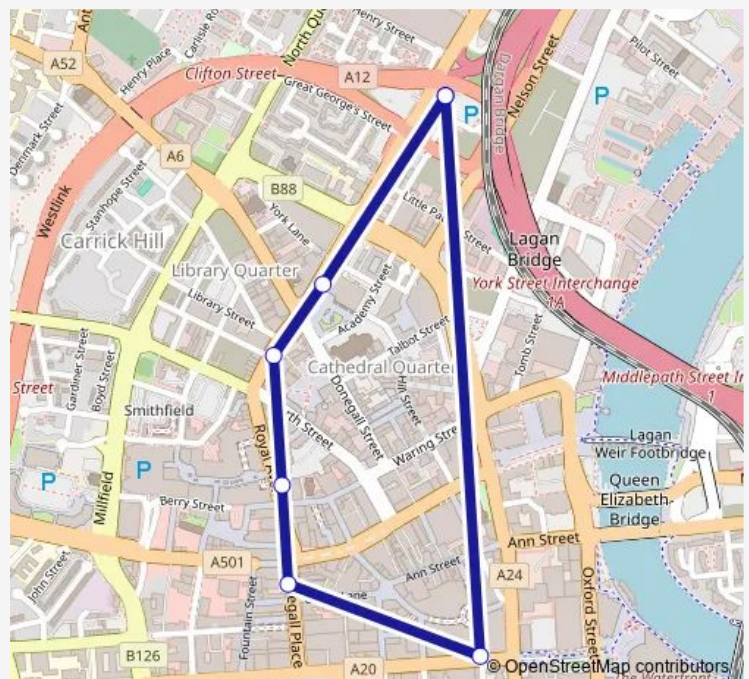

Central Library

Castlecourt

Donegall Place

Victoria Square Chichester Street

Northside Park & Ride

Route schedule

Northside Park & Ride — Northside Park & Ride

Monday 07:28-18:28

Tuesday 07:28-18:28

Wednesday 07:28-18:28

Thursday 07:28-18:28

Friday 07:28-18:28

Saturday 11:48-15:48

Sunday —

Route info

Direction: Northside Park & Ride

Stops: 7

Trip Duration: 0 hour 12 min

■ 648 — Northside Park + Ride - City Centre - Northside Park + Ride

648 Bus time schedules and route maps are available in an offline PDF at busmaps.com. Use the busmaps.com website to see live bus times, train schedule or subway schedule, and step-by-step directions for all public transit in Belfast