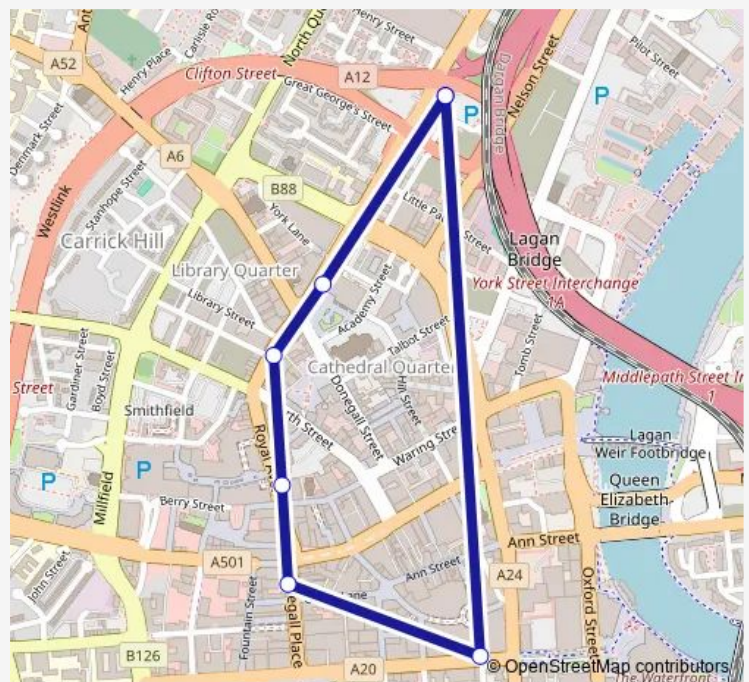

Bus 648 Northside Park + Ride - City Centre - Northside Park + Ride

[Go to website](#)

Direction

Northside Park & Ride — Northside Park & Ride

7 stops

[Open route schedule](#)

- Northside Park & Ride
- Ulster University Belfast
- Central Library
- Castlecourt
- Donegall Place
- Victoria Square Chichester Street
- Northside Park & Ride

Route schedule

Northside Park & Ride — Northside Park & Ride

Monday	07:28-18:28
Tuesday	07:28-18:28
Wednesday	07:28-18:28
Thursday	07:28-18:28
Friday	07:28-18:28
Saturday	11:48-15:48
Sunday	—

Route info

Direction: Northside Park & Ride

Stops: 7

Trip Duration: 0 hour 12 min

■ 648 — Northside Park + Ride - City Centre - Northside Park + Ride

648 Bus time schedules and route maps are available in an offline PDF at busmaps.com. Use the busmaps.com website to see live bus times, train schedule or subway schedule, and step-by-step directions for all public transit in Belfast