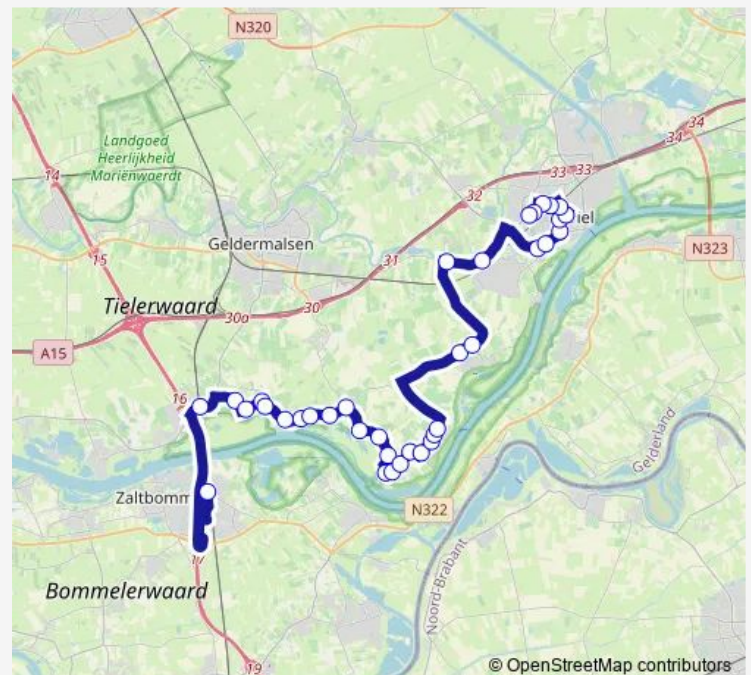

### Route schedule

Zaltbommel, Station — Tiel, ROC Rivor

Monday	07:33
Tuesday	07:33
Wednesday	07:33
Thursday	07:33
Friday	07:33
Saturday	—
Sunday	—

### Route info

Direction: Zaltbommel, Station

Stops: 36

Trip Duration: 0 hour 55 min

Varik, Kerkstraat 38

Ophemert, Voetbalvereniging Ophemert

Ophemert, Dreef

Wadenoijen, Kanaalbrug