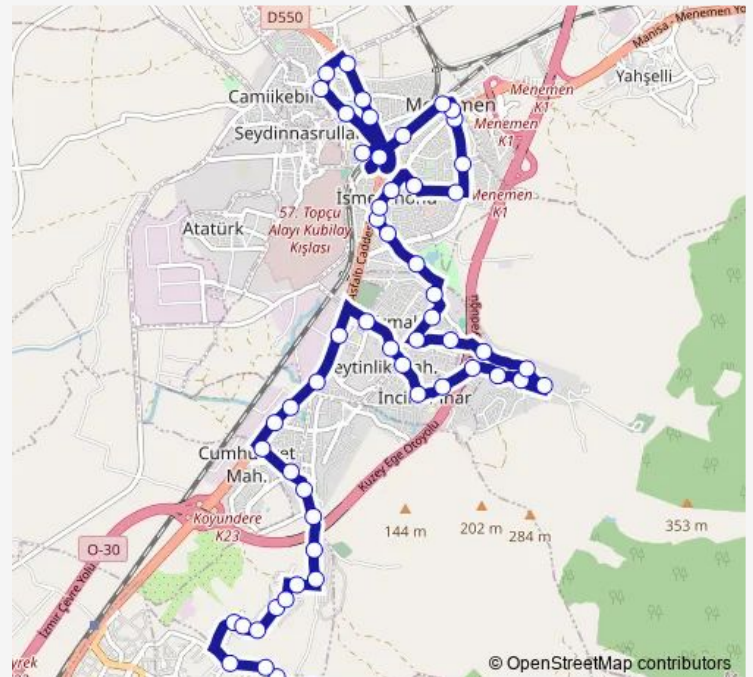

Thursday 06:50-22:10

Friday 06:50-22:10

Saturday 06:50-22:10

Sunday —

Route info

Direction: Menemen Aktarma Merkezi

Stops: 53

Trip Duration: 1 hour 6 min