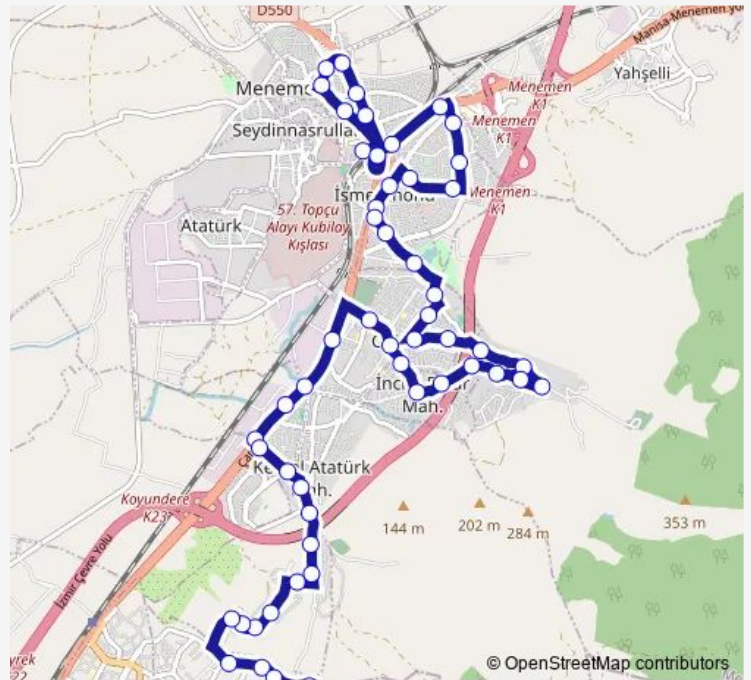

Thursday 06:00-21:00

Friday 06:00-21:00

Saturday 06:00-21:00

Sunday —

**Route info**

Direction: Kabul ve Barınma Merkezi

Stops: 55

Trip Duration: 1 hour 8 min